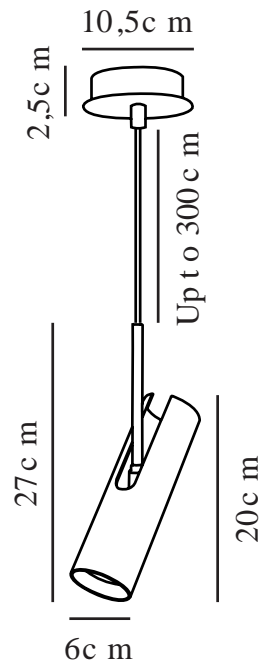

MIB 6 | PENDANT | BLACK

71679903

Voltage (V): 220-240 Volt
IP degree: IP20
Maximum bulb wattage (W): 8
Class (Class 1, Class 2, Class 3):
Class 2 (Double isolated)
Socket type: GU10
Dimmerable - Hidden: Yes with
compatible bulb
Parallel connection: False

Height (cm) : 20
Tube Diameter (cm): 1
Shade Diameter (cm): 6
Shade Height (cm): 20
Length (cm): 6
Mount directly into insulation:
False
Tilt Angle (°): 90
Turning Angle (°): 320

Sales Box Height (cm): 33
Sales Box Width(cm): 14.5
Sales Box Depth (cm): 14.5
Sales Box Volume m³ : 0.0069
Product net weight (kg): 0.81

Primary material: Metal
Secondary material: Textile
Colour of the cable: Black
Length of the cable (cm): 300
Surface material of the cable:
Textile
Is the cable replaceable: False
Colour: Black

EAN: 5701581324084
TUN: 1824817
Item Number: 71679903
Pcs Per Master Carton: 3

- A contemporary yet timeless design • Slim and elegant
- The tiltable head allows you to adjust the direction of light

The minimalistic MIB series by Danish designer Bønnelycke MDD is the epitome of elegant design and Nordic elegance. The slender and adjustable lamp head emits a precise and directional light. MIB is beautiful on its own, but also if you place several together.