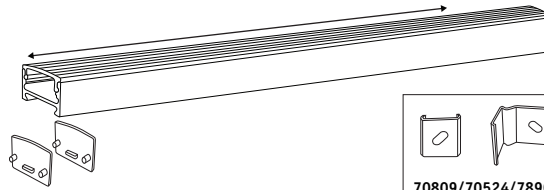

Paulmann

IP20

Info

www.paulmann.com

Paulmann Licht GmbH  
Quezinger Feld 2  
31832 Springe  
Germany

www.paulmann.com

Art.-Nr.: 708.09/705.24/789.04  
708.10/705.23/789.03

70809/70524/78904: 100cm  
70810/70523/78903: 200cm

PLU 06/20

70809/70524/78904 x3  
70810/70523/78903 x4