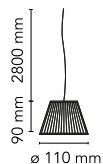

Romeo Babe Soft Suspension

by Philippe Starck , 1997-2004

Suspension lamp providing diffused light. Acid-etched pressed borosilicate glass internal diffuser. Plissé cloth shade. Gray painted die-cast aluminum diffuser support.

Mounting	Pendant
Environment	Indoor
Weight	0.4 Kg
Light sources available	1 x HSGS G9 33W 460lm 2700K[e] cod. RF18863 Dimmable
Emergency	Without
Voltage	220-250V
Power	MAX 40W
Battery	No
Supply included	Yes
Cord Length	2700 mm
Materials	Fabric, Glass
Colors	 F6124007 - Fabric
Certificate	    