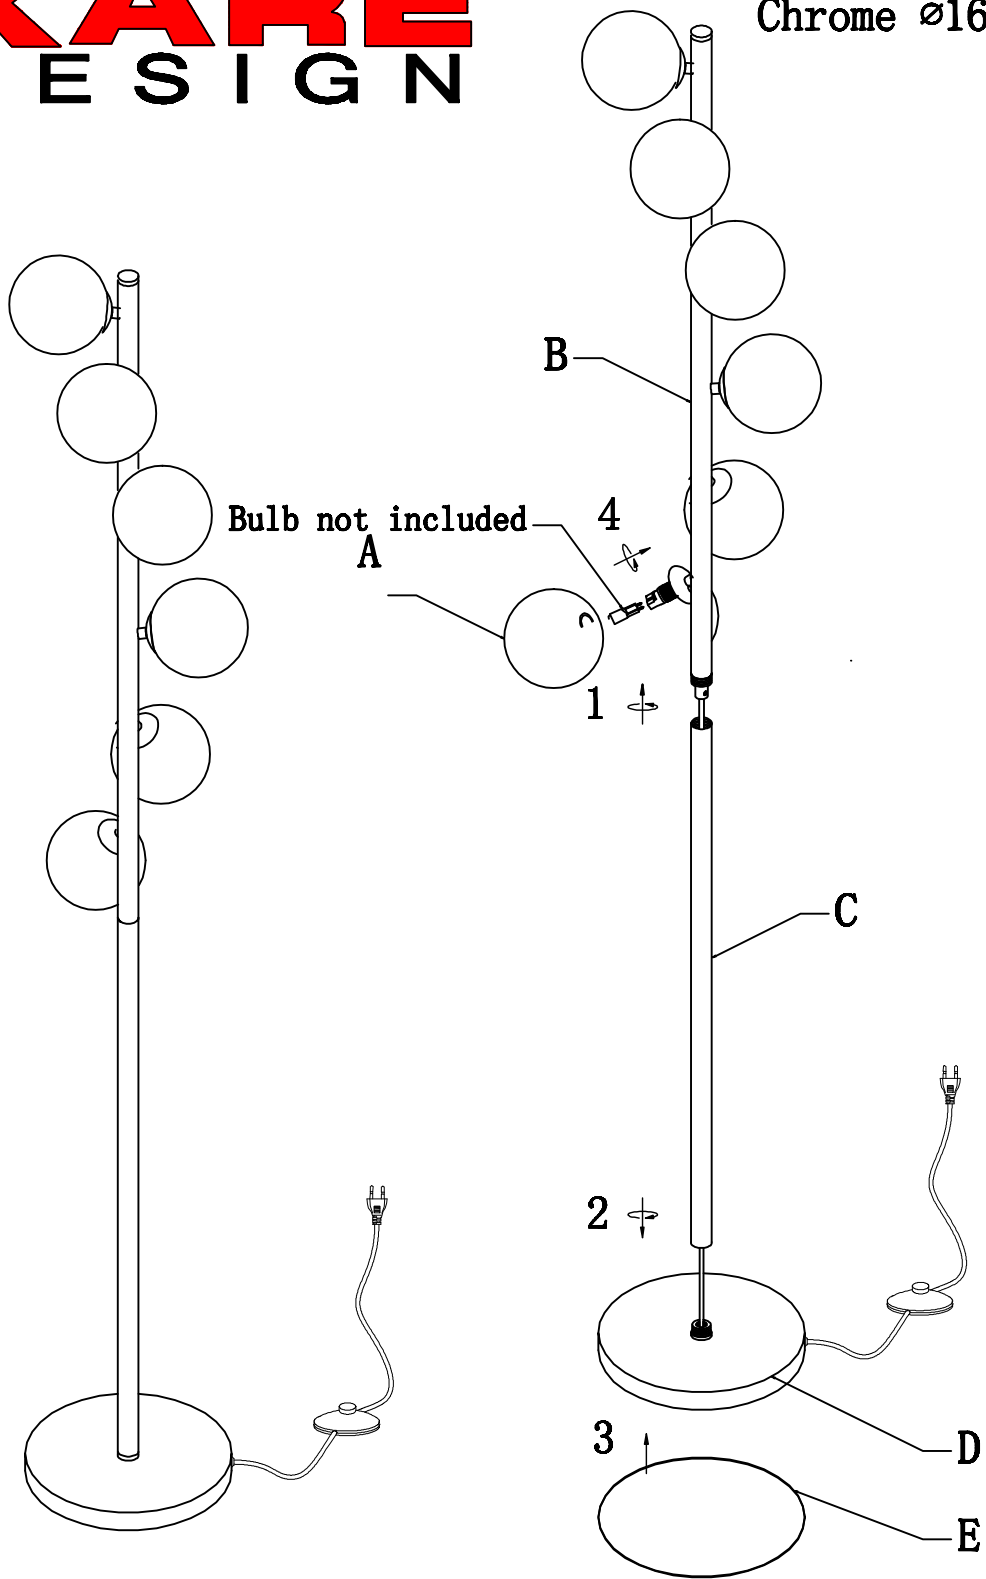

# KARE DESIGN

52510 Floor Lamp Scal Balls  
Chrome  $\varnothing$ 160cm

NO	A	B	C	D	E	F
TYPE						
QTY	6pcs	1pcs	1pcs	1pcs	1pcs	1pcs