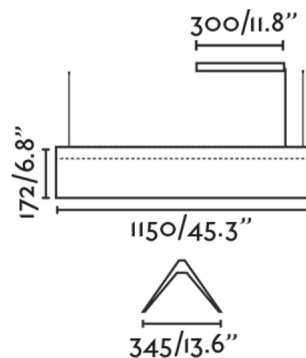

LUDOVICO is a very modern, minimalist style, white pendant light. The collection allows you to choose from two lengths and from either leaving the canopy visible or installing it as recessed lamp. This is the 115 cm version with the canopy on the surface. Ideal for all types of indoor spaces such as dining rooms.

General characteristics

Type	II
IP	20
voltage	220V-240V
Hertz	50Hz
Cable meters	2000mm
Tensioner included	SI
Power	30W

Material

Body/Structure	Aluminium
Diffuser	PC
Screen	Textile

Finish

Body/Structure	Matt Black
Diffuser	Opal
Screen	White