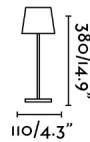

General characteristics

Type	III
IP	54
voltage	5V DC
Switch type	1, PRESS
Type of load	110V-240V / 5V
included battery	Si.9h
Power	2W

Material

Body/Structure	Aluminium
Diffuser	PC

Finish

Body/Structure	Grey
Diffuser	Opal

Lighting characteristics

Light source included	YES
Light source	SMD LED
Temperature	3000K
MacAdam Steps	5 SDCM
LM	180Lm
LED lifetime	LM80
Dimmable light source	YES
Light direction	Ambient lighting
Energy classification	E

Driver

Requires Driver	SI
Driver embedded	SI

Additional Information

Type of charging cable included	MICRO USB

File download

General documents	Download >
Images	Download >
2D / 3D	Download >
Energy level	Download >