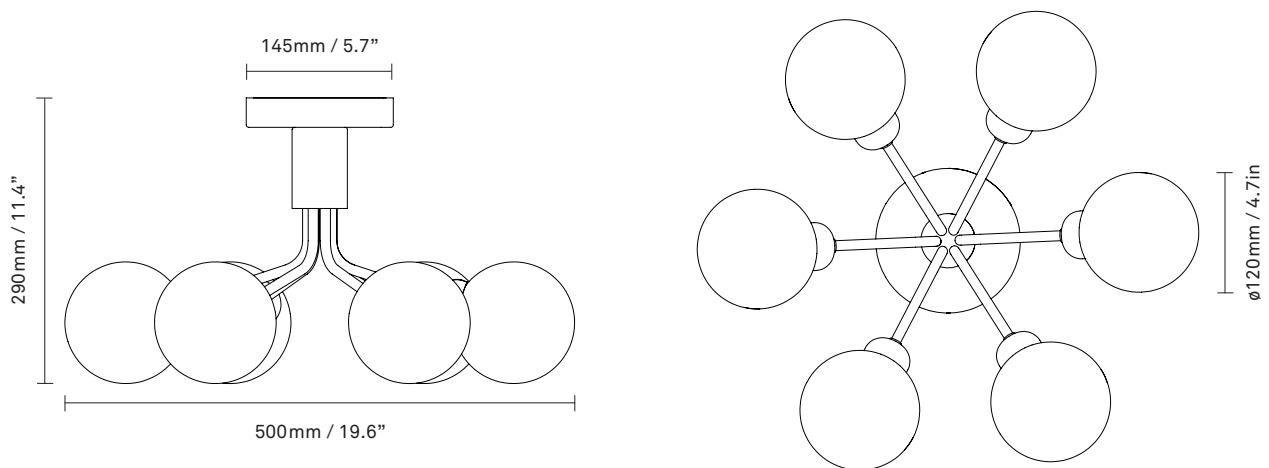

NUURA

APIALES 6 CEILING
brushed brass / opal

Design: Sofie Refer, 2022

Apiales 6 Ceiling unfolds its 6 metal arms like flower stalks from a specially produced canopy and supports 6 mouth-blown glass globes.

Explore the rest of the Apiales collection on our website, [here](#)

Product no.: EU - 2059008 / US - 3059008

Type: Ceiling light - indoor

Colour: Glass: opal white / Metal: brushed brass

Materials: Anodized metal, mouth-blown glass

Dimensions: 500mm / 19.6in x 290mm / 11.4in
Glass: \varnothing 120mm / 4.7in

Weight: Armature + glass: 3700g

Packaging: Dimensions: L: 430mm / 16.9in x
W: 430mm / 16.9in x H: 300mm / 11.8in
Weight: 730g
Total weight incl. product: 4430g
Number of parcels: 1
Material: Brown cardboard