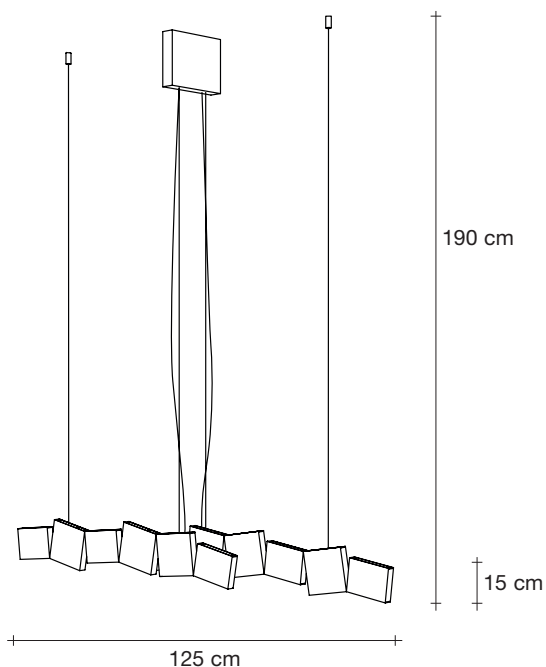

Gaia, earth mother.

design Jean-François Crochet
terzani.com

TERZANI
LA LUCE PENSATA

Type |
Suspension

Materials |
Raw metal and brass

Finishes | Code

Raw metal/Brass
OG40S N6 C8

Body |

10

7,5

117cm x 29cm x 16cm

Gaia, earth *mother.*

design Jean-François Crochet
terzani.com

TERZANI
LA LUCE PENSATA

Type |
Suspension

Materials |
Raw metal and brass

117cm x 29cm x 16cm