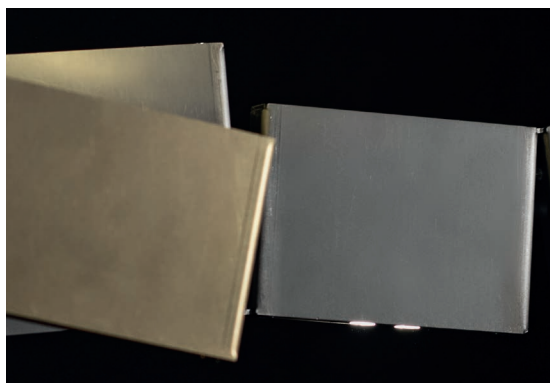

Canopy |

Integrated Led |

220-240V ~ 50/60Hz

LED integrated
24 x 1,5W 4320 lm 3000K
or optional 2700K

Dimmable with 0/1-10V, PUSH
and Dali systems only

In Greek mythology, Gaia is the personification of the Earth and the mother of all life. Looking to capture the mythical and natural beauty of this Earth goddess, designer Jean-François Crochet has created the Gaia pendant light. Consisting of geometric frames of brass or steel reminiscent of the mountains Gaia created, the pendant uses led light to push light through the "cracks" formed. The resulting light creates a magical feeling, as if the lights peaking through were alive themselves. Available to custom configurations, Gaia adds a vibrancy and sacred light to any space.