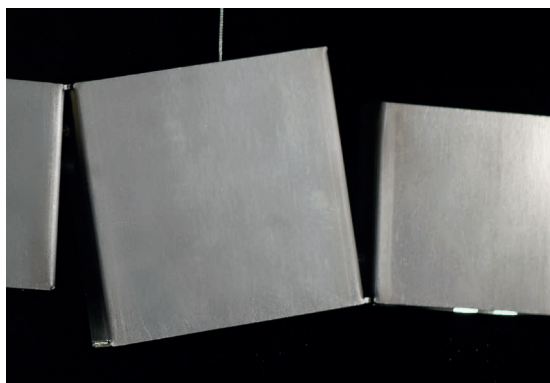

Finishes | Code

Raw metal
OG41S N8 C8

Brass
OG41S M3 C8

Body |

Integrated Led |

220-240V ~ 50/60Hz

LED integrated
12 x 1,5W 2160 lm 3000K
or optional 2700K

Dimmable with 1-10V
and PUSH system only

Canopy |

In Greek mythology, Gaia is the personification of the Earth and the mother of all life. Looking to capture the mythical and natural beauty of this Earth goddess, designer Jean-François Crochet has created the Gaia pendant light. Consisting of geometric frames of brass or steel reminiscent of the mountains Gaia created, the pendant uses led light to push light through the "cracks" formed. The resulting light creates a magical feeling, as if the lights peaking through were alive themselves. Available to custom configurations, Gaia adds a vibrancy and sacred light to any space.