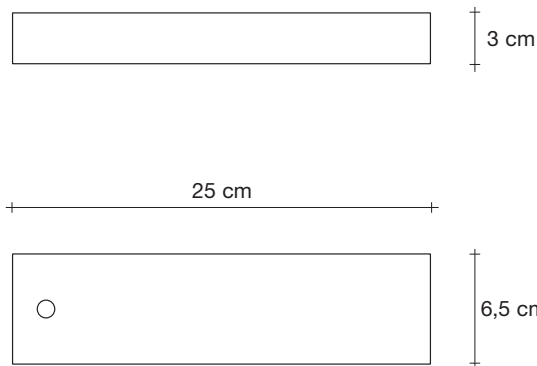

In Greek mythology, Gaia is the personification of the Earth and the mother of all life. Looking to capture the mythical and natural beauty of this Earth goddess, designer Jean-François Crochet has created the Gaia pendant light. Consisting of geometric frames of brass or steel reminiscent of the mountains Gaia created, the pendant uses led light to push light through the "cracks" formed. The resulting light creates a magical feeling, as if the lights peaking through were alive themselves. Available to custom configurations, Gaia adds a vibrancy and sacred light to any space.

117cm x 29cm x 16cm