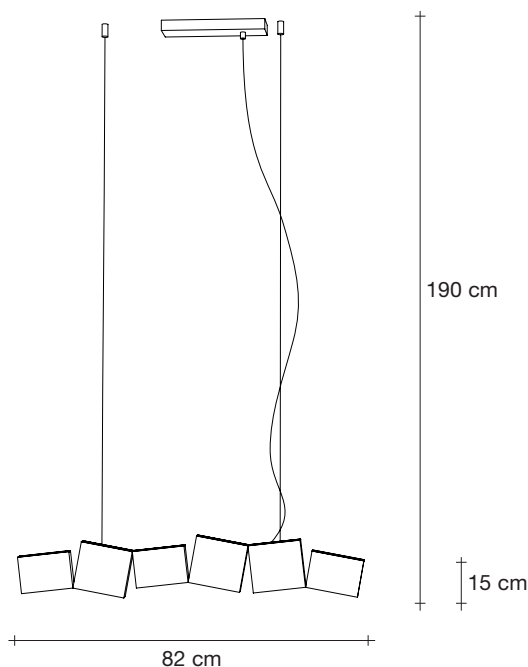

Integrated Led |

220-240V ~ 50/60Hz

LED integrated
12 x 1,5W 2160 lm 3000K
or optional 2700K

Dimmable with 1-10V
and PUSH system only

Canopy |