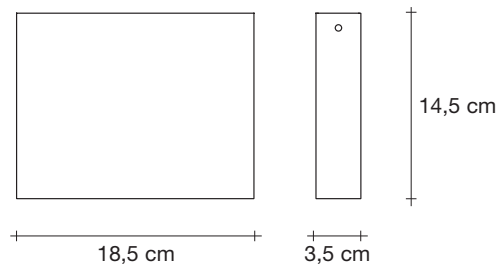

In Greek mythology, Gaia is the personification of the Earth and the mother of all life. Looking to capture the mythical and natural beauty of this Earth goddess, designer Jean-François Crochet has created the Gaia pendant light. Consisting of geometric frames of brass or steel reminiscent of the mountains Gaia created, the pendant uses led light to push light through the "cracks" formed. The resulting light creates a magical feeling, as if the lights peaking through were alive themselves. Available to custom configurations, Gaia adds a vibrancy and sacred light to any space.

10

7,5

117cm x 29cm x 16cm