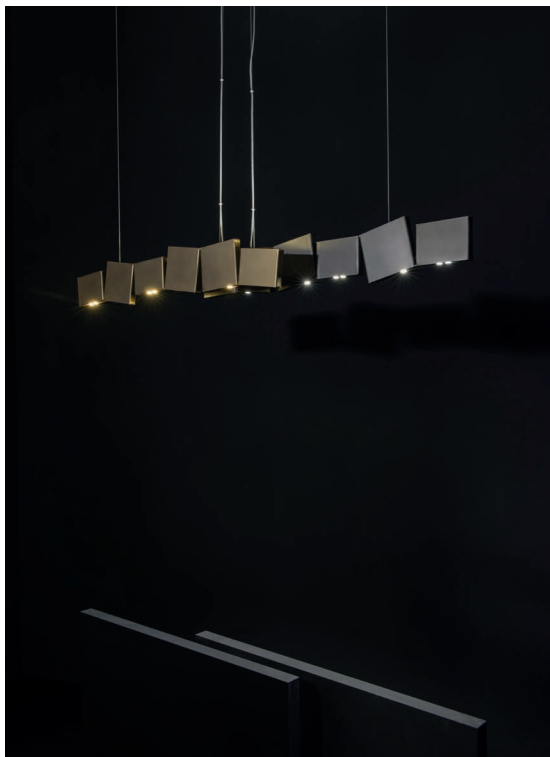

Gaia, earth mother.

design Jean-François Crochet
terzani.com

TERZANI
LA LUCE PENSATA

Type |
Suspension

Materials |
Raw metal and brass

Finishes | Code

Raw metal/Brass
OG40S N6 C8

Body |

Canopy |

Integrated Led |

220-240V ~ 50/60Hz

LED integrated
24 x 1,5W 4320 lm 3000K
or optional 2700K

Dimmable with 0/1-10V, PUSH
and Dali systems only

In Greek mythology, Gaia is the personification of the Earth and the mother of all life. Looking to capture the mythical and natural beauty of this Earth goddess, designer Jean-François Crochet has created the Gaia pendant light. Consisting of geometric frames of brass or steel reminiscent of the mountains Gaia created, the pendant uses led light to push light through the "cracks" formed. The resulting light creates a magical feeling, as if the lights peaking through were alive themselves. Available to custom configurations, Gaia adds a vibrancy and sacred light to any space.

10

7,5

117cm x 29cm x 16cm

Gaia, earth *mother.*

design Jean-François Crochet
terzani.com

TERZANI
LA LUCE PENSATA

Type |
Suspension

Materials |
Raw metal and brass

Canopy |

In Greek mythology, Gaia is the personification of the Earth and the mother of all life. Looking to capture the mythical and natural beauty of this Earth goddess, designer Jean-François Crochet has created the Gaia pendant light. Consisting of geometric frames of brass or steel reminiscent of the mountains Gaia created, the pendant uses led light to push light through the "cracks" formed. The resulting light creates a magical feeling, as if the lights peaking through were alive themselves. Available to custom configurations, Gaia adds a vibrancy and sacred light to any space.