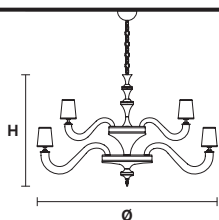

Family

Chandelier

Applique

Table lamp

Floor lamp

Standard cables/chain for all chandeliers

H 150 cm / 59.05"
Only for Darshan 8+4, Darshan 6

H 50 cm / 19.68"
Only for Darshan 12+6

DARSHAN 12+6**Chandelier**

TECHNICAL INFORMATION		SHADE
Ø	150 cm / 59.06"	L01/13.5
H	90 cm / 35.43"	L05/13.5
		L04/13.5

18×E12×40 W max
(not included)

DARSHAN 8+4**Chandelier**

TECHNICAL INFORMATION		SHADE
Ø	110 cm / 43.31"	L01/13.5
H	75 cm / 29.53"	L05/13.5
		L04/13.5

12×E12×40 W max
(not included)

DARSHAN 6**Chandelier**

TECHNICAL INFORMATION		SHADE
Ø	80 cm / 31.50"	L01/13.5
H	47 cm / 18.50"	L05/13.5
		L04/13.5

6×E12×40 W max
(not included)

DARSHAN A1

Applique

TECHNICAL INFORMATION		SHADE
L	16 cm / 6.29"	L01/16
SP	9 cm / 3.54"	L05/16
H	13 cm / 5.11"	L04/16
.....		
1×E12×40 W max (not included)		