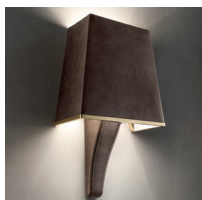

Family

Chandelier

Applique

Table lamp

Floor lamp

Standard cables/chain for all chandeliers

H 150 cm / 59.05"
Only for Darshan 8+4, Darshan 6

H 50 cm / 19.68"
Only for Darshan 12+6