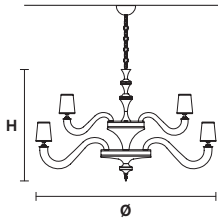

Family

Chandelier

Applique

Table lamp

Floor lamp

Standard cables/chain for all chandeliers

H 150 cm / 59.05"
Only for Darshan 8+4, Darshan 6

H 50 cm / 19.68"
Only for Darshan 12+6

DARSHAN 12+6

Ø 150 cm / 59.06"
H 90 cm / 35.43"

☉ 18×E14×40 W max
USA 18×E12×40 W max
(not included)

Paralumi/shade L01/13.5
Paralumi/shade L04/13.5
Paralumi/shade L05/13.5

DARSHAN 8+4

Ø 110 cm / 43.31"
H 75 cm / 29.53"

☉ 12×E14×40 W max
USA 12×E12×40 W max
(not included)

Paralumi/shade L01/13.5
Paralumi/shade L04/13.5
Paralumi/shade L05/13.5

DARSHAN 6

Ø 80 cm / 31.50"
H 47 cm / 18.50"

☉ 6×E14×40 W max
USA 6×E12×40 W max
(not included)

L 25 cm / 9.84"
SP 14 cm / 5.51"
H 40 cm / 15.74"

☉ 1×E14×40 W max
USA 1×E12×40 W max
(not included)

☉ 2×E14×40 W max
USA 2×E12×40 W max
(not included)

☉ 2×E14×40 W max
USA 2×E12×40 W max
(not included)

Paralumi/shade L01
 Paralumi/shade L04
 Paralumi/shade L05