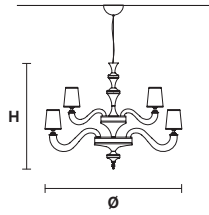

DARSHAN 12+6

Ø 150 cm / 59.06"
H 90 cm / 35.43"

☉ 18×E14×40 W max
USA 18×E12×40 W max
(not included)

Paralumi/shade L01/13.5
Paralumi/shade L04/13.5
Paralumi/shade L05/13.5

DARSHAN 8+4

Ø 110 cm / 43.31"
H 75 cm / 29.53"

☉ 12×E14×40 W max
USA 12×E12×40 W max
(not included)

Paralumi/shade L01/13.5
Paralumi/shade L04/13.5
Paralumi/shade L05/13.5

DARSHAN 6

Ø 80 cm / 31.50"
H 47 cm / 18.50"

☉ 6×E14×40 W max
USA 6×E12×40 W max
(not included)

L 25 cm / 9.84"
SP 14 cm / 5.51"
H 40 cm / 15.74"

☉ 1×E14×40 W max
USA 1×E12×40 W max
(not included)

☉ 2×E14×40 W max
USA 2×E12×40 W max
(not included)

☉ 2×E14×40 W max
USA 2×E12×40 W max
(not included)

Paralumi/shade L01
 Paralumi/shade L04
 Paralumi/shade L05