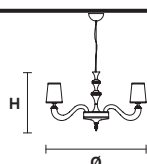

Family

Chandelier

Applique

Table lamp

Floor lamp

Standard cables/chain for all chandeliers

H 150 cm / 59.05"
Only for Darshan 8+4, Darshan 6

H 50 cm / 19.68"
Only for Darshan 12+6

DARSHAN 12+6**Chandelier**

TECHNICAL INFORMATION		SHADE
Ø	150 cm / 59.06"	L01/13.5
H	90 cm / 35.43"	L05/13.5
		L04/13.5

18×E12×40 W max
(not included)

DARSHAN 8+4**Chandelier**

TECHNICAL INFORMATION		SHADE
Ø	110 cm / 43.31"	L01/13.5
H	75 cm / 29.53"	L05/13.5
		L04/13.5

12×E12×40 W max
(not included)

DARSHAN 6**Chandelier**

TECHNICAL INFORMATION		SHADE
Ø	80 cm / 31.50"	L01/13.5
H	47 cm / 18.50"	L05/13.5
		L04/13.5

6×E12×40 W max
(not included)

DARSHAN A1

Applique

TECHNICAL INFORMATION		SHADE
L	16 cm / 6.29"	L01/16
SP	9 cm / 3.54"	L05/16
H	13 cm / 5.11"	L04/16
.....		
1×E12×40 W max (not included)		