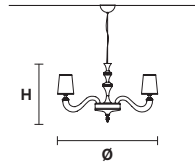

DARSHAN 12+6

Ø 150 cm / 59.06"
H 90 cm / 35.43"

☉ 18×E14×40 W max
USA 18×E12×40 W max
(not included)

Paralumi/shade L01/13.5
Paralumi/shade L04/13.5
Paralumi/shade L05/13.5

DARSHAN 8+4

Ø 110 cm / 43.31"
H 75 cm / 29.53"

☉ 12×E14×40 W max
USA 12×E12×40 W max
(not included)

Paralumi/shade L01/13.5
Paralumi/shade L04/13.5
Paralumi/shade L05/13.5

DARSHAN 6

Ø 80 cm / 31.50"
H 47 cm / 18.50"

☉ 6×E14×40 W max
USA 6×E12×40 W max
(not included)