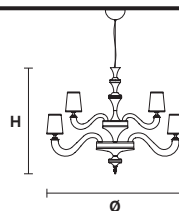

Family

Chandelier

Applique

Table lamp

Floor lamp

Standard cables/chain for all chandeliers

H 150 cm / 59.05"
Only for Darshan 8+4, Darshan 6

H 50 cm / 19.68"
Only for Darshan 12+6

DARSHAN 12+6**Chandelier**

TECHNICAL INFORMATION		SHADE
Ø	150 cm / 59.06"	L01/13.5
H	90 cm / 35.43"	L05/13.5
		L04/13.5

18×E12×40 W max
(not included)

DARSHAN 8+4**Chandelier**

TECHNICAL INFORMATION		SHADE
Ø	110 cm / 43.31"	L01/13.5
H	75 cm / 29.53"	L05/13.5
		L04/13.5

12×E12×40 W max
(not included)

DARSHAN 6**Chandelier**

TECHNICAL INFORMATION		SHADE
Ø	80 cm / 31.50"	L01/13.5
H	47 cm / 18.50"	L05/13.5
		L04/13.5

6×E12×40 W max
(not included)

DARSHAN A1

Applique

TECHNICAL INFORMATION		SHADE
L	16 cm / 6.29"	L01/16
SP	9 cm / 3.54"	L05/16
H	13 cm / 5.11"	L04/16
.....		
1×E12×40 W max (not included)		