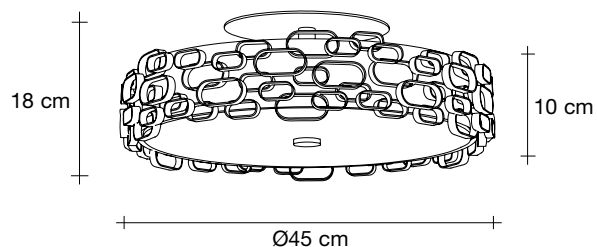

Recommended Light | Canopy |

230-240V ~ 50/60Hz

LED
3 x 4W E14

Dimmable with
all systems

Ø22 cm