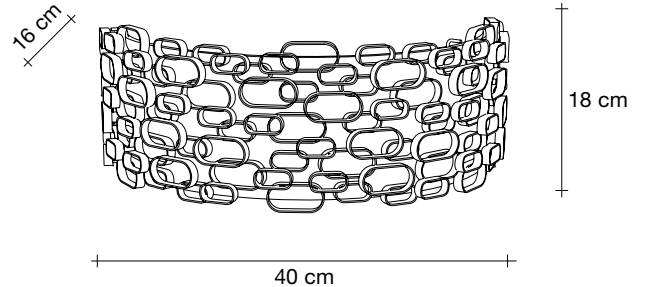

Recommended Light |

230-240V ~ 50/60Hz

HALOGEN
48W R7s

☐ Dimmable with all systems

or on request

LED integrated
6W

☐ Dimmable with IGBT

Glamour's randomly interspersed rings imbue this design with a seductiveness rarely applied to geometric shapes. Whether finished in gold, nickel or white, the diffused light emanating behind Glamour's rings bathes the surrounding area in a soft, sensuous glow. Available as a wall sconce, table lamp or pendant, glamour can provide subtle accents or act as the focal point of a room. Design Dodo Arslan.

3

1,5

50cm x 30cm x 30cm