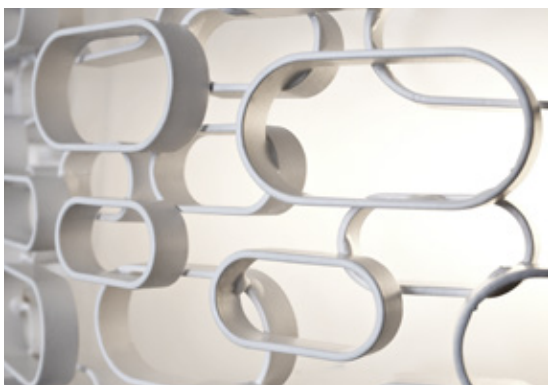

Recommended Light | Canopy |

230-240V ~ 50/60Hz

LED
3 x 4W E14

Dimmable with
all systems

Ø22 cm