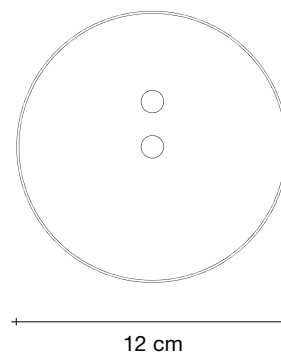

Glamour's randomly interspersed rings imbue this design with a seductiveness rarely applied to geometric shapes. Whether finished in gold, nickel or white, the diffused light emanating behind Glamour's rings bathes the surrounding area in a soft, sensuous glow. Available as a wall sconce, table lamp or pendant, glamour can provide subtle accents or act as the focal point of a room. Design Dodo Arslan.

10

5,5

60cm x 60cm x 60cm