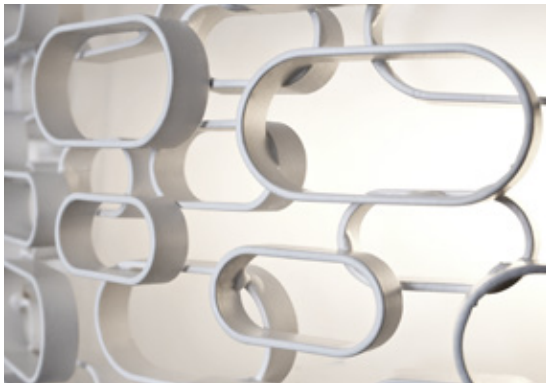

Recommended Light |

230-240V ~ 50/60Hz

HALOGEN
48W R7s

☐ Dimmable with all systems

or on request

LED integrated
6W

☐ Dimmable with IGBT

Glamour's randomly interspersed rings imbue this design with a seductiveness rarely applied to geometric shapes. Whether finished in gold, nickel or white, the diffused light emanating behind Glamour's rings bathes the surrounding area in a soft, sensuous glow. Available as a wall sconce, table lamp or pendant, glamour can provide subtle accents or act as the focal point of a room. Design Dodo Arslan.

3

1,5

50cm x 30cm x 30cm