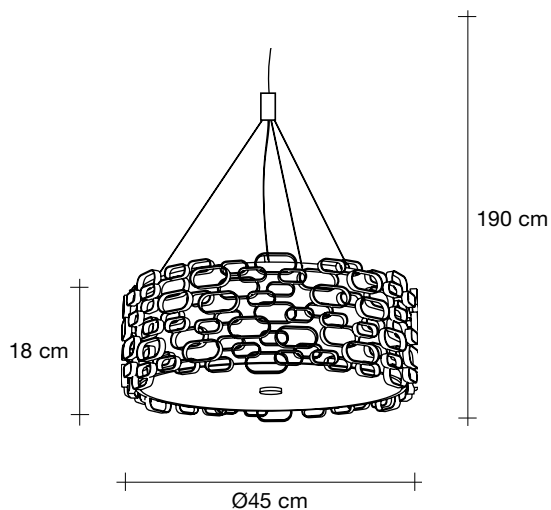

 Gold plated
ON16S H8 C8

Body |

Recommended Light | Canopy |

230-240V ~ 50/60Hz

 LED
3 x 4W E14

 Dimmable with
all systems

Glamour's randomly interspersed rings imbue this design with a seductiveness rarely applied to geometric shapes. Whether finished in gold, nickel or white, the diffused light emanating behind Glamour's rings bathes the surrounding area in a soft, sensuous glow. Available as a wall sconce, table lamp or pendant, glamour can provide subtle accents or act as the focal point of a room. Design Dodo Arslan.

10

5,5

60cm x 60cm x 60cm

Glamour, Modern *Seduction.*

design Dodo Arslan
terzani.com

TERZANI
LA LUCE PENSATA

Type |
Wall sconce

Materials |
Metal

3

1,5

50cm x 30cm x 30cm

Glamour, Modern *Seduction.*

design Dodo Arslan
terzani.com

Type |
Ceiling Lamp

Materials |
Metal

Finishes | Code