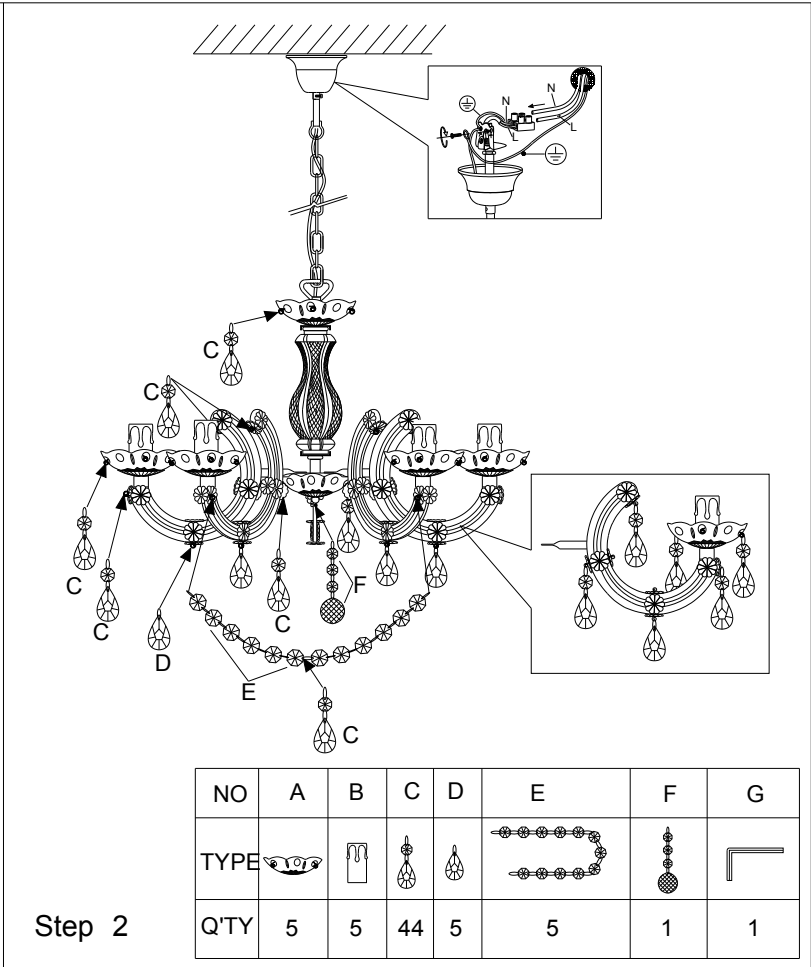

### General

**Dimensions LxWxH** : 45cm x 45cm x 100cm  
**Height minimum** : 55cm  
**Height maximum** : 100cm  
**Dimensions shade LxWxH** : 45cm x 45cm x 40cm  
**Main material** : Metal and acrylic  
**Ceiling rose material** : Metal  
**Color** : Transparent  
**Style** : Modern  
**Shape** : Oval  
**Weight** : 1.65kg  
**Warranty** : 2 years

### Product specifications

**Dimmable** : Yes  
**Light direction** : Around (Diffuse)  
**Adjustable in height** : Adjustable in height(Before installation)  
**Directional** : Not Directional  
**Cable** : Yes,Cable On Product  
**Cable length** : 45cm  
**Sensor** : Without Sensor  
**Control** : Light Switch Control  
**IP-Class** : 20  
**Electric class** : 1  
**Light source including ?** : No  
**Lamp socket** : E14  
**Light source number** : 5  
**Power requirements** : 220-240V~50Hz  
**Bulb type & maximum wattage** : E14- max.40W

# ARABESQUE

Itemnumber :78351/05/60

EAN code : 5411212780294

For more specifications, dimensions please visit

[www.lucide.com](http://www.lucide.com)

## INSTALLATION DRAWING SPECIFICATION

NO	A	B	C	D	E	F	G
TYPE							
Q'TY	5	5	44	5	5	1	1