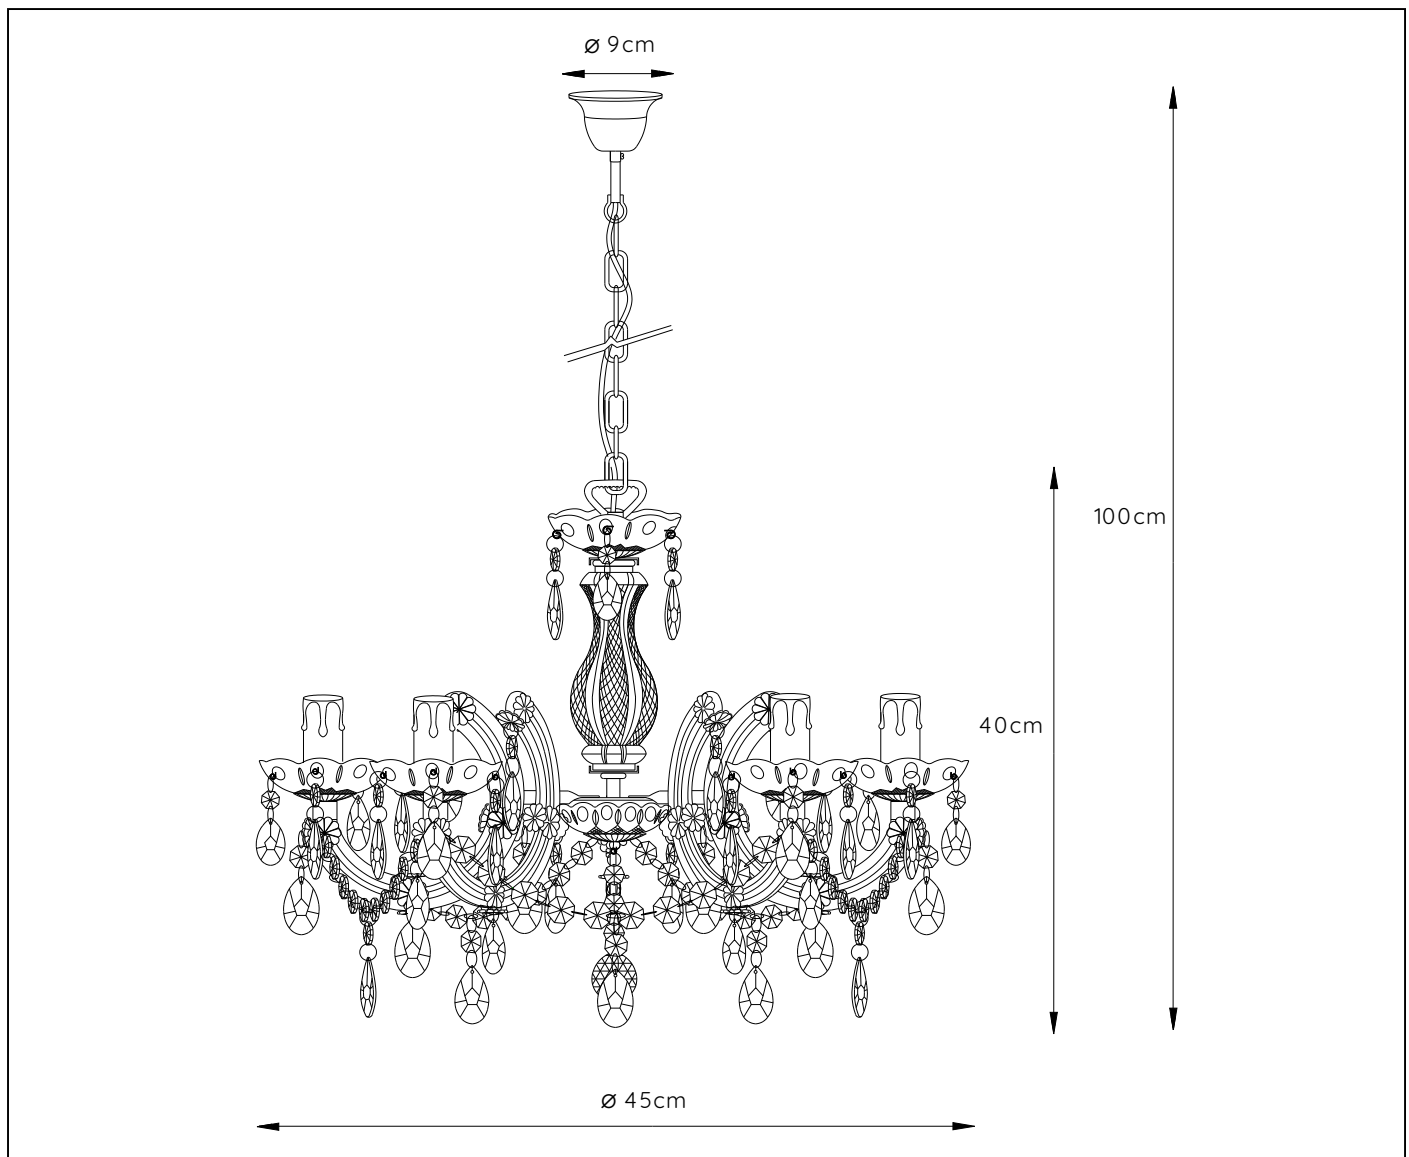

ARABESQUE

Itemnumber :78351/05/60

EAN code : 5411212780294

For more specifications, dimensions please visit

www.lucide.com