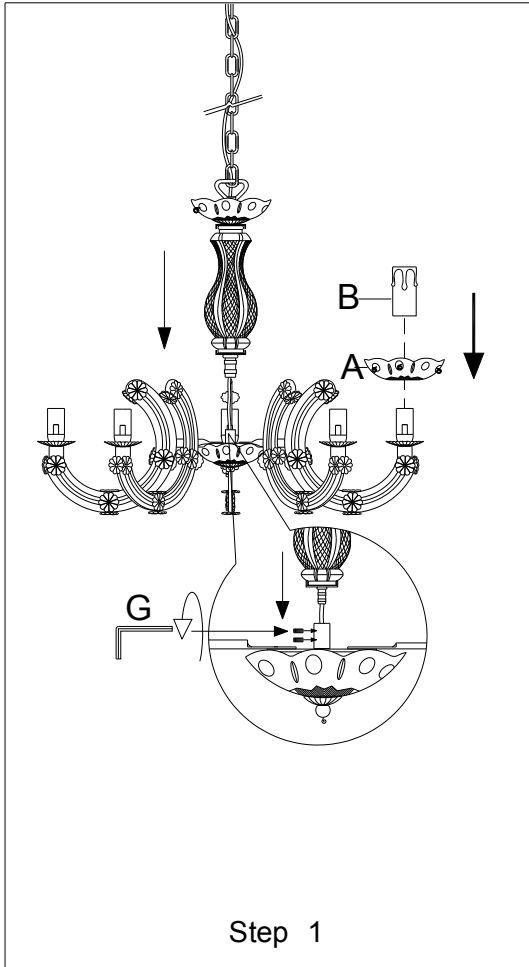

LUCIDE

INSTALLATION DRAWING SPECIFICATION

NO	A	B	C	D	E	F	G
TYPE							
Q'TY	5	5	44	5	5	1	1