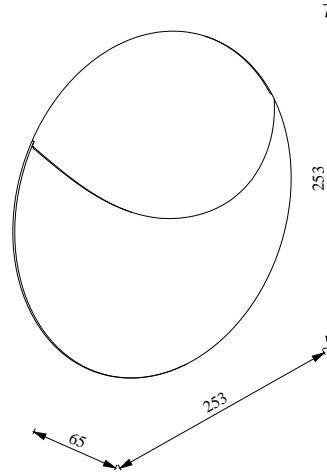

# VALOPIN | WALL LIGHT | SEASIDE BLACK

2418251003

nordlux®

Voltage (V): 220-240 Volt  
IP degree: IP54  
Class (Class 1, Class 2, Class 3):  
Class 1 (Earth contact)  
Socket type: LED Module  
Parallel connection: True

Primary material: Aluminium  
Secondary material: Plastic  
Suitable for Seaside: True  
Colour: Seaside black

Height (cm): 25.3  
Projection (cm): 6.5  
EAN: 5704924017797  
TUN: 2366811  
Item Number: 2418251003  
Pcs Per Master Carton: 3  
Sales Box Height (cm): 26

Sales Box Width(cm): 26  
Sales Box Depth (cm): 7  
Sales Box Volume m<sup>3</sup> : 0.0047  
Product net weight (kg): 0.63

Brightness of light (Lumen): 140  
Colour temperature (Kelvin):  
3000K  
Ra-value : 80  
Lifetime (hours): 30000  
Actual watt (W): 11