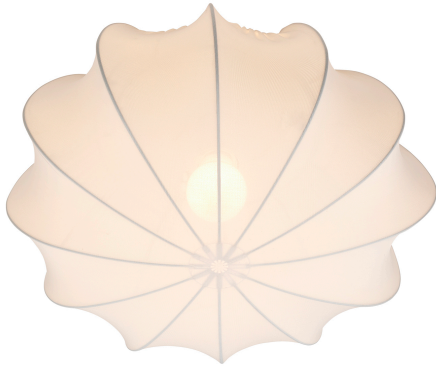

AERON 40 | CEILING LIGHT | WHITE

2412206001

nordlux®

Voltage (V): 220-240 Volt
IP degree: IP20
Maximum bulb wattage (W): 40
Class (Class 1, Class 2, Class 3):
Class 2 (Double isolated)
Socket type: E27
Parallel connection: False

Height (cm): 22.5
Width (cm): 40
Shade Diameter (cm): 40
Length (cm): 40
EAN: 5704924018411
TUN: 2378779
Item Number: 2412206001

Pcs Per Master Carton: 3
Sales Box Height (cm): 27
Sales Box Width(cm): 27
Sales Box Depth (cm): 11
Sales Box Volume m³ : 0.008
Product net weight (kg): 0.8

Primary material: Textile
Secondary material: Metal
Is the cable replaceable: False
Colour: White

- A soft and elegant design
- Provides a soft, diffused light
- Easy self-assembly

Aeron has a light and airy design and the soft shade of fabric provides a uniform and pleasant light – perfect for creating a cosy ambience in the bedroom. The lamp is easy to assemble with wires and a built-in tie-string.