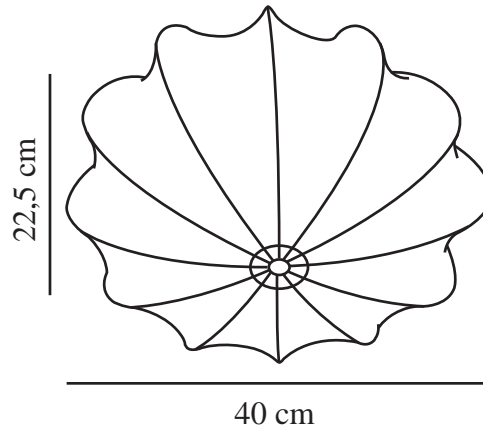

AERON 40 | CEILING LIGHT | WHITE

2412206001

nordlux®

Voltage (V): 220-240 Volt
IP degree: IP20
Maximum bulb wattage (W): 40
Class (Class 1, Class 2, Class 3):
Class 2 (Double isolated)
Socket type: E27
Parallel connection: False

Height (cm): 22.5
Width (cm): 40
Shade Diameter (cm): 40
Length (cm): 40
EAN: 5704924018411
TUN: 2378779
Item Number: 2412206001

Pcs Per Master Carton: 3
Sales Box Height (cm): 27
Sales Box Width(cm): 27
Sales Box Depth (cm): 11
Sales Box Volume m³ : 0.008
Product net weight (kg): 0.8

Primary material: Textile
Secondary material: Metal
Is the cable replaceable: False
Colour: White

- A soft and elegant design
- Provides a soft, diffused light
- Easy self-assembly

Aeron has a light and airy design and the soft shade of fabric provides a uniform and pleasant light – perfect for creating a cosy ambience in the bedroom. The lamp is easy to assemble with wires and a built-in tie-string.