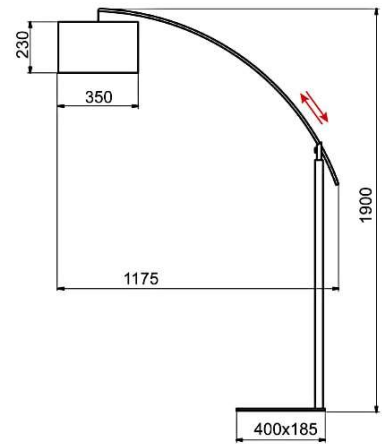

ABAT-JOUR ☐

PIED ☐ ☐ ☐ ☐