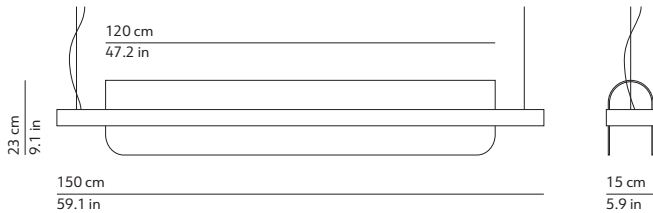

CODES AND DIMENSIONS / CODICI E DIMENSIONI

K405340N
K405340

PACKAGING / IMBALLO

Diffuser
Volume: 0.075 m³ / 2.641 ft³
Gross weight: 7.40 kg / 16.28 lbs

Structure
Volume: 0.019 m³ / 0.672 ft³
Gross weight: 12.60 kg / 27.72 lbs

Energy efficiency class A+

Dimmable / Dimmerabile
1-10V

Suspension lamp
Lampada a sospensione

Canopy - L 9.5 in - W 3.2 in - H 2 in - brass
fixed to the ceiling with not provided screws (2-4)
Rosone - L 24 cm - W 8 cm - H 5 cm - ottone
fissato a soffitto con tasselli (2-4) non forniti