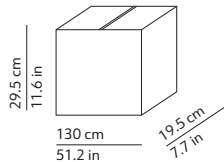

CODES AND DIMENSIONS / CODICI E DIMENSIONI

K405340N
K405340

PACKAGING / IMBALLO

Diffuser
Volume: 0.075 m³ / 2.641 ft³
Gross weight: 7.40 kg / 16.28 lbs

Structure
Volume: 0.019 m³ / 0.672 ft³
Gross weight: 12.60 kg / 27.72 lbs

Energy efficiency class A+

Dimmable / Dimmerabile
1-10V

Suspension lamp
Lampada a sospensione

Canopy - L 9.5 in - W 3.2 in - H 2 in - brass
fixed to the ceiling with not provided screws (2-4)
Rosone - L 24 cm - W 8 cm - H 5 cm - ottone
fissato a soffitto con tasselli (2-4) non forniti