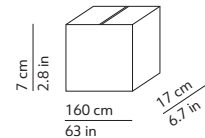

CODES AND DIMENSIONS / CODICI E DIMENSIONI

K405340N
K405340

PACKAGING / IMBALLO

Diffuser
Volume: 0.075 m³ / 2.641 ft³
Gross weight: 7.40 kg / 16.28 lbs

Structure
Volume: 0.019 m³ / 0.672 ft³
Gross weight: 12.60 kg / 27.72 lbs

Energy efficiency class A+

Dimmable / Dimmerabile
1-10V

Suspension lamp
Lampada a sospensione

Canopy - L 9.5 in - W 3.2 in - H 2 in - brass
fixed to the ceiling with not provided screws (2-4)
Rosone - L 24 cm - W 8 cm - H 5 cm - ottone
fissato a soffitto con tasselli (2-4) non forniti