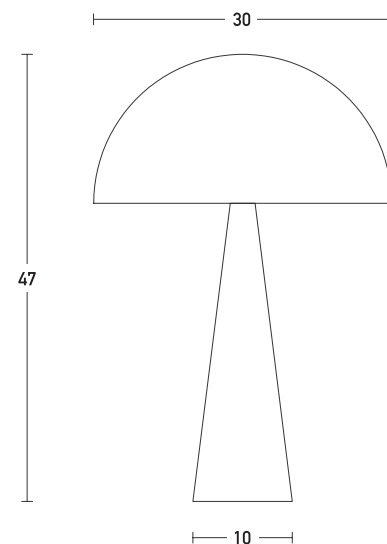

## Product Data Sheet

Date: 02/07/2021  
[www.zambelislights.gr](http://www.zambelislights.gr)

Code 20210

Color: Black Matt

## Indoor Lighting

|                     |                       |
|---------------------|-----------------------|
| Bulb                | 1xE27                 |
| Power               | MAX 25W               |
| Voltage             | 220-240V              |
| Operating Frequency | 50/60Hz               |
| Dimensions          | Ø: 30cm H: 47cm       |
| Base                | Ø: 10cm H: 30cm       |
| Material            | Metal                 |
| Special Feature     | 150cm Cable Available |

## Description

Indoor Table 1xE27 Light by Metal  
 in Black Matt color.

5213010014119