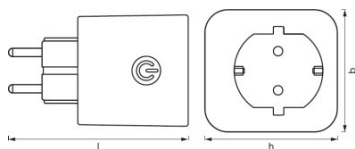

TECHNICAL DATA

Dimensions & weight

Product weight	97.00 g
Length	80.0 mm
Width	49.0 mm
Height	59.0 mm

Colors & materials

Product color	White
Body material	Plastic

Temperatures & operating conditions

Ambient temperature range	-10...+35 °C
----------------------------------	--------------