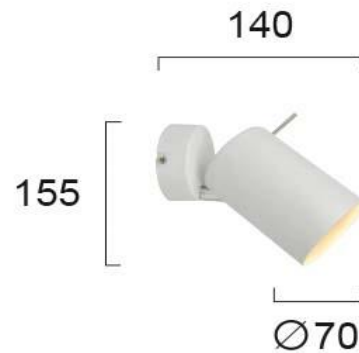

Product Datasheet

Code	4148800
Description	Spot White Ruby
Family	RUBY
Type	SPOTLIGHTS
Type of Lamp	GU10
Watt	MAX 42W
Volt	220-240V
Hertz	50-60 Hz
Class	I
IP	IP20
Environment	INDOOR
Color	WHITE
Material	ELECTROSTATIC PAINTED STEEL
Length	D:70
Height	H:155
Width	P:140