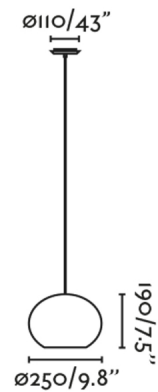

General characteristics

Type	I
IP	20
voltage	100V-240V
Hertz	50/60Hz
Cable meters	2000mm
Power	15W

Material

Body/Structure	Steel
Screen	Rattan

Finish

Body/Structure	Black
Screen	Rattan

Lighting characteristics