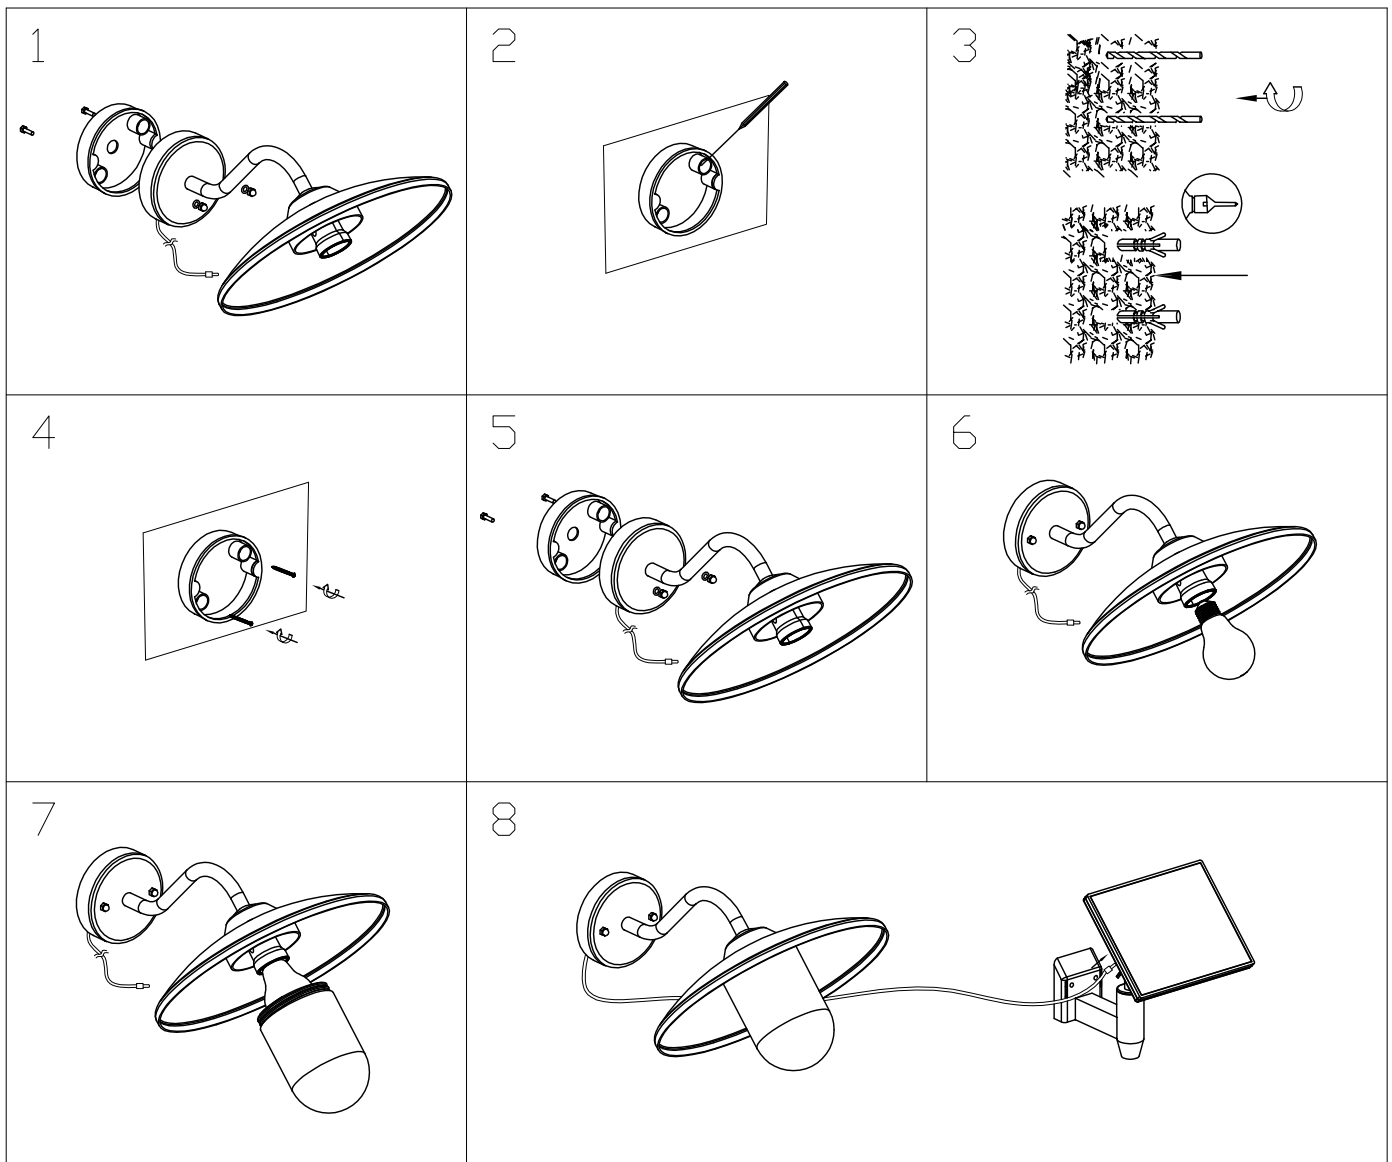

Attention this lamp is with a low voltage (3,7V) E27 bulb don't use this bulb with 230V socket!