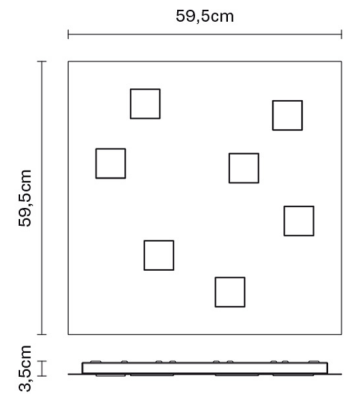

QUARTER F38G1302

David Pellegrini & Francesca Mengato

Description

Wall/ceiling lamp with black painted aluminium structure.

Dimensions

Voltage

220-240V

Dimmable LED

LED

In the same family

Pendant

Wall/ceiling

Weight Lamp

Net: 6.29 kg

Packaging

Gross weight: 7.97 kg
Volume: 0.069 m³
Number of boxes: 1