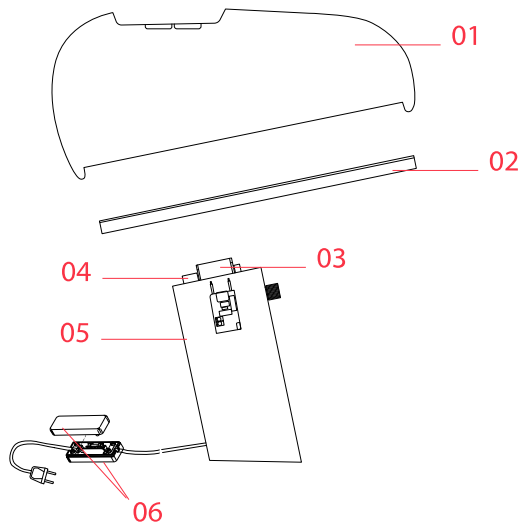

Spare Parts

02.	Snoopy glass diffuser	RF84656
03.	E27 lamp holder	RF11912
04.	Ring nut	RF11919
05.	Electronic touch dimmer	RF26254
06.	Electrical assembly with fuse box	RF12478