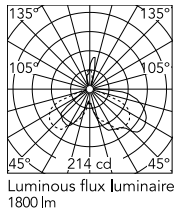

Schematic light drawing

Photometric

Lighting type	Indirect, Direct
Light distribution	Asymmetric
Extreme cut off	No

Electrical

Insulation class	II
Frequency (Hz)	50/60
Main voltage (Vac)	220-240
Dimmable	Yes
Dimming interface	Dimmer Integrated
Plug type	Type C
Batteries inside	No