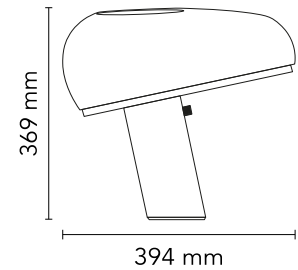

Are you a professional and your project needs consulting and support?

[BOOK AN APPOINTMENT](#)

Main specifications

EAN	8059607068724
Mounting	Table
Environments	Indoor dry location
Light Source Type	Bulb
Lamp category	Halogen
Lamp holders	E27
Ilcos	HSGS
Number of heads	1
Power (W)	100

Physical

Colour	Navy Blue
Length (mm)	394
Cord colour	Black
Net weight (kg)	7.99
Package volume (m3)	0.1
IP internal	20

Download

[Mounting instructions](#)  PDF

Photometric Files

[LDT / IES](#)  LDT

Technical Drawings