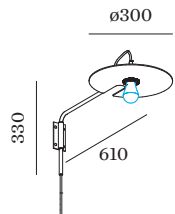

WEVER & DUCRÉ
LIGHTING

MIRRO 1.0 EXTENDED

6331E8NB0

Project
Type
Notes
Quantity
Date

GENERAL

Wall
 Surface
 Jet Black + Black Chrome
 IP20
 Interior

LED

Lamp A60
 E27
 Socket E27
 4-15 W

PHYSICAL

Diameter 300 mm
 Height 610 mm
 0.7 kg
 cable plug with dimmer
 Tilt min 35°
 Tilt max 35°

ELECTRICAL

220 - 240 V
 PC2

WEVER & DUCRÉ
LIGHTING

MIRRO 1.0 EXTENDED

6331E8NB0

DECO LAMPS

A60 LED Lamp

TYPE	COLOUR	Ø·H (MM)	ORDERCODE
2700K E27	Gold Mirror	ø60·110	9 0 0 3 E 1 3 9
2700K E27	Silver Mirror	ø60·110	9 0 0 3 E 1 4 0
2200K E27	Gold Mirror	ø60·110	9 0 0 3 E 1 5 0

G95 LED Lamp

TYPE	COLOUR	Ø·H (MM)	ORDERCODE
2700K E27	gold mirror	ø95·135	9 0 0 3 E 1 4 2
2700K E27	silver mirror	ø95·135	9 0 0 3 E 1 4 9
2200K E27	Gold Mirror	ø95·135	9 0 0 3 E 1 5 1