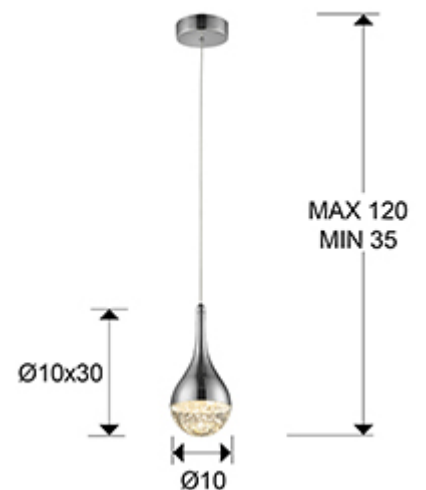

**Elie** 773106  
Pendants

Recommended product

LED lamp of 1 light, made of metal, chrome finish. Shade with drop shape made of solid glass with decorative bubbles inside. Adjustable in length. 5W LED. 400 lm. 3000 K.

GENERAL INFORMATION

Catalogue: i36 Iluminación  
Page: 86  
Type: Pendants  
Collection: Elie

SIZES

Sizes:  $\varnothing$  10.0  $\updownarrow$  22.0 cm  
Height when installed: 35.0/ max. 120.0 cm  
Weight: 1.2 Kg

SIZES WITH PACKAGING

Weight: 1.5 Kg  
Volume: 0.0090m<sup>3</sup>  
Sizes:  $\leftrightarrow$  29.0  $\updownarrow$  19.0  $\nearrow$  17.0 cm

## DRIVER LED

Make: CB  
Model: JW-04-270-0300  
Quantity: 1 Units  
Dimmable: No  
Maximum power: 8W  
Frequency: 50-60 Hz  
Primary voltage: 100-250 V  
Type: Corriente constante  
Secondary current: 300 V  
Sizes: ↔ 4,3 ↓ 2,0 ↗ 4,0 cm