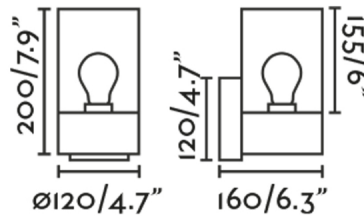

### General characteristics

Type	I
IP	65
voltage	100V-240V
Hertz	50/60Hz
Power	15W