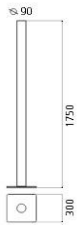

Ilio Glossy black 3000K - App Compatible

Ernesto Gismondi

IP20     Dimmerable: 

LUMINAIRE

- Watt: **45W**
- Voltage: **220-240V**
- Delivered lumens output: **3564lm**
- CCT: **3000K**
- Efficiency: **88%**
- Efficacy: **79.2lm/W**
- CRI: **90**
- Dimmer Typology: **Microswitch Dimmer**

DESCRIPTION

With simple geometry, stripped of all formal digressions and reduced to its basics, Ilio draws attention through saturated colour, available in 7 variations. A mono-material aluminium cylinder supports a 39W LED optical engine on the top, which produces high-efficiency diffused indirect light emissions. With a flow of more than 2700 lumen and an 80% yield, it ensures the general lighting of a room. With light regulator configured to controlled socket, dimmer microswitch.

DIMENSIONS

- Height: **cm 175**
- Diameter: **cm 9**
- Base Length: **cm 30**
- Base Width: **cm 30**
- Impact Resistance: **N.D.**
- Glow Wire Test: **750°**

SOURCES INCLUDED

- Category: **Led**
- Number: **1**
- Watt: **37W**
- Delivered lumens output: **3899lm**
- Color temperature (K): **3000K**
- CRI: **90**
- Color Tolerance: **MacAdam 2SDCM**
- Efficacy: **107lm/W**
- Service Life: **50000-L70**