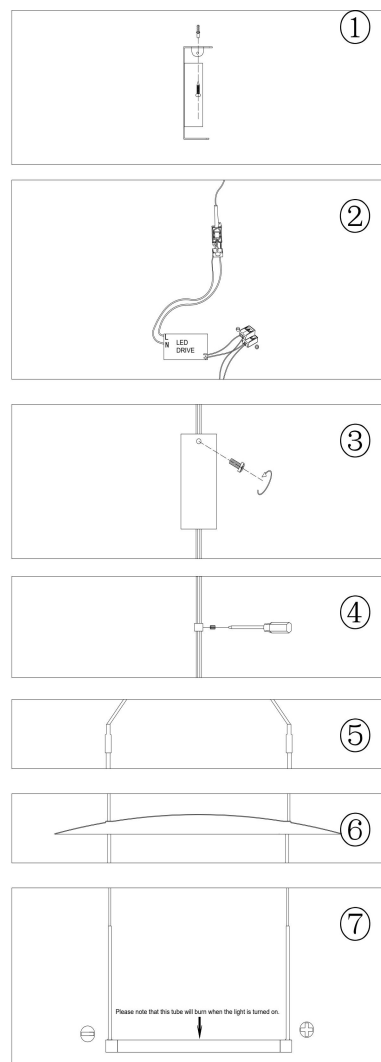

## MOD280PL-L23B3K

MAX 23W  
1 000 Lumen

Model: MOD280PL-L23B3K

Collection: Modern

Series: Ambience

 Pendant Lamps

This product contains a light source of the energy efficiency class G