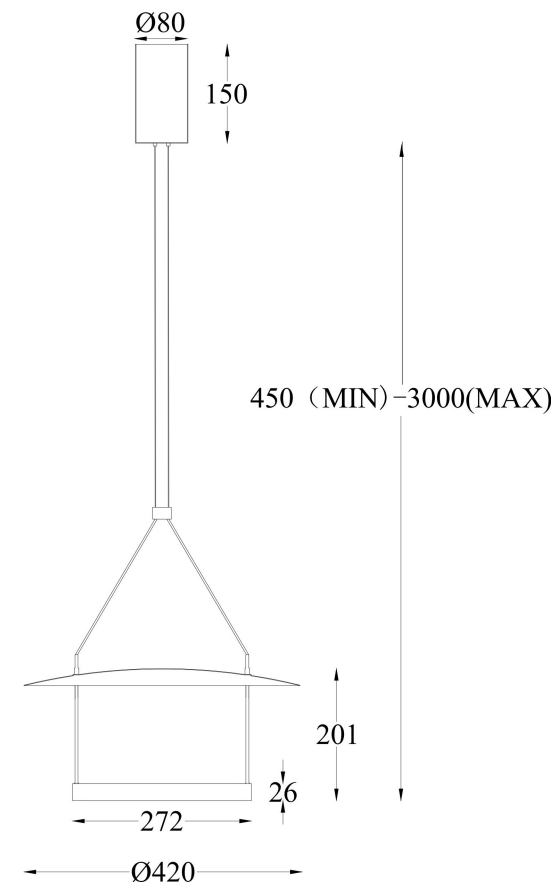

## MOD280PL-L23B3K

MAX 23W  
1 000 Lumen

Model: MOD280PL-L23B3K

Collection: Modern

Series: Ambience

 Pendant Lamps

This product contains a light source of the energy efficiency class G