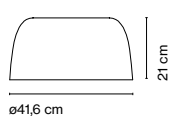

Djembé C 42.21