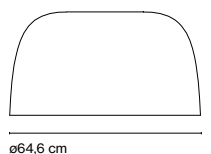

Djembé C 65.35