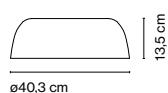

Djembé C 42.13

Djembé C 42.21

Djembé C 42.28

Djembé C 42

Light source:
LED SMD 700mA 16,28W
2700K CRI90 1873lm

Djembé C 42.13

Luminaire:
180 - 295 VAC TRIAC 19,71W
846lm
220 - 240 VAC DALI 20,32W
846lm

Shade made of bi-injected rotary moulded polyethylene: stone texture on the outer part and smooth satin white on the inner part of the fixture. Diffuser in lacquered grey aluminium.

- White (RAL 1013)
- Grey (RAL 7022)
- Red (RAL 3011)
- Blue sky

Djembé C 65.23

Djembé C 65.35

Djembé C 65.45

Djembé C 42.21

Luminaire:
180 - 295 VAC TRIAC 19,71W
955lm
220 - 240 VAC DALI 20,32W
955lm

Djembé C 42.28

Luminaire:
180 - 295 VAC TRIAC 19,71W
925lm
220 - 240 VAC DALI 20,32W
925lm

Djembé C 65

Light source:
LED SMD 700mA 22,4W
2700K CRI90 2933lm

Djembé C 65.23

Luminaire:
180 - 295 VAC TRIAC
26,09W 1843lm
220 - 240 VAC DALI 26,37W
1843lm

Djembé C 65.35

Luminaire:
180 - 295 VAC TRIAC
26,09W 1845lm
220 - 240 VAC DALI 26,37W
1845lm

Djembé C 65.45

Luminaire:
180 - 295 VAC TRIAC
26,09W 1770lm
220 - 240 VAC DALI 26,37W
1770lm

- [Download](#) Assembly instructions
- [Download](#) Energy label
- [Download](#) 2D
- [Download](#) 3D
- [Download](#) Photometric data

Collection

info@marset.com

Its outside recalls the texture of a stone, giving off a perception of great weight, emphasized by its volume. In the spacious interior you'll find a smooth, white space perfect for the reflection of light.