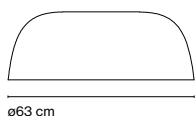

Djembé C 65.23