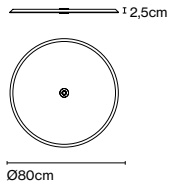

Accessory Djembé Sound

PET accessory for the sound damping of a space. Only available for Djembé 100.38 and Djembe C100.38.

Djembé C 100.38

Fuente de luz:
LED SMD 1050mA 33,8W 2700K CRI90
4037lm

Luminaria:
220 - 240 VAC TRIAC 38,36W 2519lm
220 - 240 VAC DALI 38,6W 2519lm

LED included

* 3000K available upon request

Shade made of bi-injected rotary moulded polyethylene: stone texture on the outer part and smooth satin white on the inner part of the fixture. Diffuser in lacquered grey aluminium.

- White (RAL 1013)
- Grey (RAL 7022)
- Red (RAL 3011)
- Blue sky