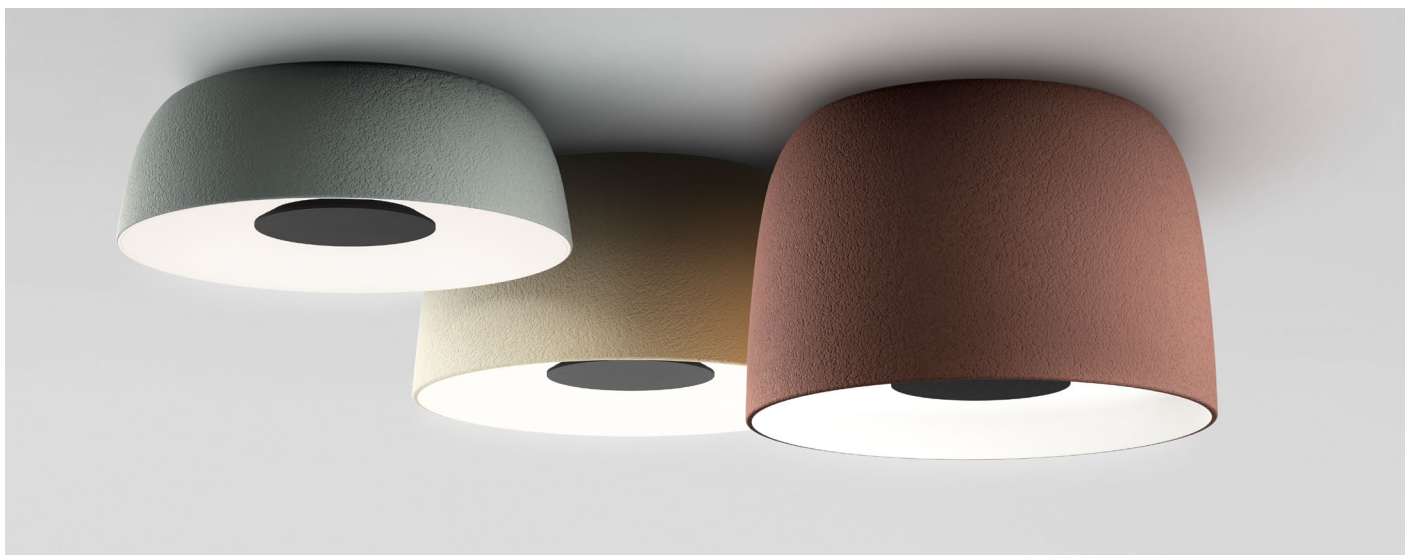

Djembé

Joan Gaspar

marset

Djembé C 42.13

Djembé C 42.21

Djembé C 42.28

Djembé C 42

Light source:
LED SMD 700mA 16,28W
2700K CRI90 1873lm

Djembé C 42.13

Luminaire:
180 - 295 VAC TRIAC 19,71W
846lm
220 - 240 VAC DALI 20,32W
846lm

Shade made of bi-injected rotary moulded polyethylene: stone texture on the outer part and smooth satin white on the inner part of the fixture. Diffuser in lacquered grey aluminium.

Collection

info@marset.com

Its outside recalls the texture of a stone, giving off a perception of great weight, emphasized by its volume. In the spacious interior you'll find a smooth, white space perfect for the reflection of light.

Luminaria:
220 - 240 VAC TRIAC 38,36W 2519lm
220 - 240 VAC DALI 38,6W 2519lm

LED included

* 3000K available upon request

Shade made of bi-injected rotary moulded polyethylene: stone texture on the outer part and smooth satin white on the inner part of the fixture. Diffuser in lacquered grey aluminium.