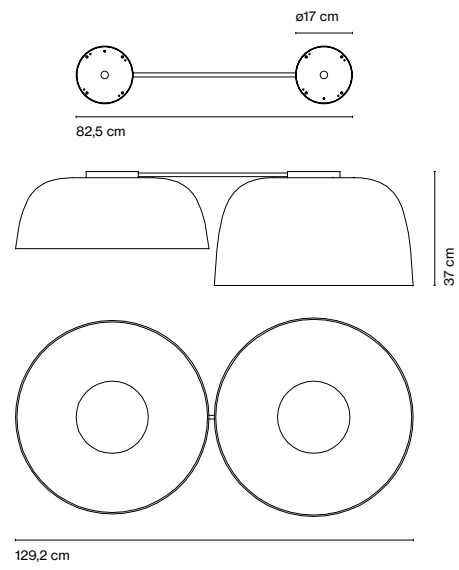

**Accessory
C2 Djembé 65**