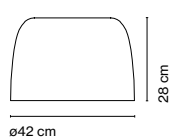

Djembé C 42.28

Djembé C 42

Light source:
LED SMD 700mA 16,28W
2700K CRI90 1873lm

Djembé C 42.13

Luminaire:
180 - 295 VAC TRIAC 19,71W
846lm
220 - 240 VAC DALI 20,32W
846lm

Shade made of bi-injected rotary moulded polyethylene: stone texture on the outer part and smooth satin white on the inner part of the fixture. Diffuser in lacquered grey aluminium.

- White (RAL 1013)
- Grey (RAL 7022)
- Red (RAL 3011)
- Blue sky