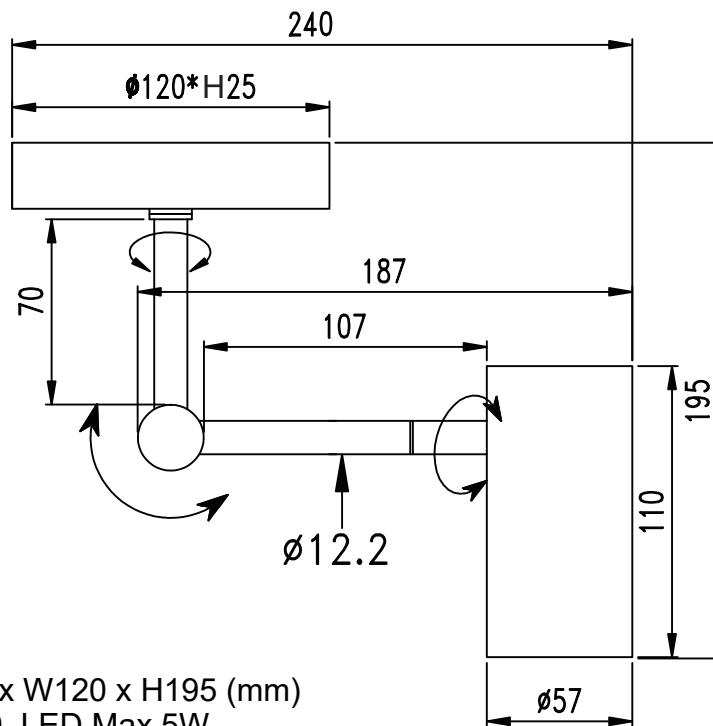

## MONTREUX CEILING SPOT LIGHT

(MONTREUX/C1/B)

(MONTREUX/C1/S)

SIZE: L240 x W120 x H195 (mm)  
GU10, LED Max.5W

### PACKING DETAILS

Box size: 26x17x16cm

Total cbm:0.0071

G.W.:0.87 KGS

N.W.:0.57 KGS

Number of boxes: 1 pc

A CONCEPT OF URBAN LIGHTING

WWW.ITSABOUTROMI.NL