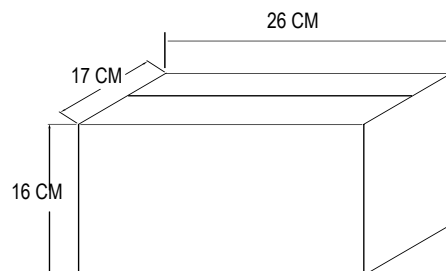

## MONTREUX CEILING SPOT LIGHT

(MONTREUX/C1/B)

(MONTREUX/C1/S)

SIZE: L240 x W120 x H195 (mm)  
GU10, LED Max.5W

### PACKING DETAILS

Box size: 26x17x16cm

Total cbm:0.0071

G.W.:0.87 KGS

N.W.:0.57 KGS

Number of boxes: 1 pc

A CONCEPT OF URBAN LIGHTING

WWW.ITSABOUTROMI.NL