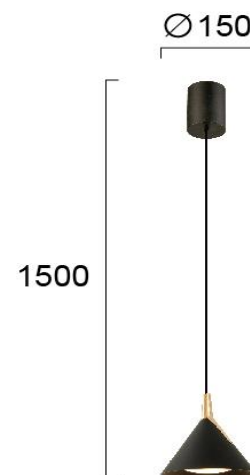

Product Datasheet

Code	4274000
Description	Pendant Light Jolly
Family	JOLLY
Type	PENDANT
Type of Lamp	LED module
Watt	8,4W
Volt	220-240 VAC
Hertz	50-60 Hz
Class	Class II
IP	IP20
Environment	Indoor
Color	BLACK / GOLD
Material	ALUMINIUM / ACRYLIC
Length	D:150
Height	H:1900
Width	
Kelvin	3000K
Lumen	640 Lm
Beam Angle	Beam angle 90* / CRI 73 / UGR<23
Dimmable	Non-Dimmable