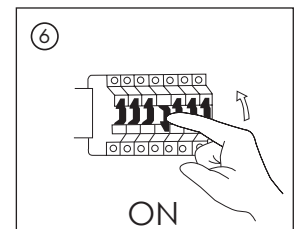

1. Turn OFF the power.
2. Drill the 130mm-diameter cut hole in the ceiling.
3. Insert the light source MT67081 / MT67082 / MT67083 into the lamp holder.
4. Connect the cable to the terminal block.
5. Insert the luminaire in the drilled cut hole.
6. Turn ON the power.