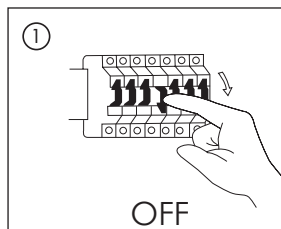

CLASS II	LED		CE
		Replace any cracked protective shield.	

CAUTIONS:

- Read the entire manual carefully before installation and operation.
- Installation or replacement should be performed only by licensed and qualified electricians.
- DO NOT disassemble the inner part of the luminaire. Doing so may result in luminaire damage or malfunction.
- Switch OFF the power source before installation, replacement and cleaning! ⚠
- Wearing gloves during installation is recommended to ensure the luminaire is kept in the best condition.
- Before replacement of the lamp or luminaire, turn it off and allow it to cool down. Heat-resistant gloves are mandatory when handling the luminaire.
- The manufacturer accepts no liability for any damage resulting from the misuse of the luminaire or from when it is used with inappropriate equipment.
- This product contains a light source of energy efficiency class G.
- Consult your dealer if you have any enquiries.

ATTENTION:

- Instant start is allowed.
- The luminaire may only be used with GX53 LED light sources!
- IP20 waterproof protection, designed for indoor applications.
- The operating temperature of the luminaire is -20°C to +40°C.

INSTALLATION: MT67011 / MT67012 / MT67013