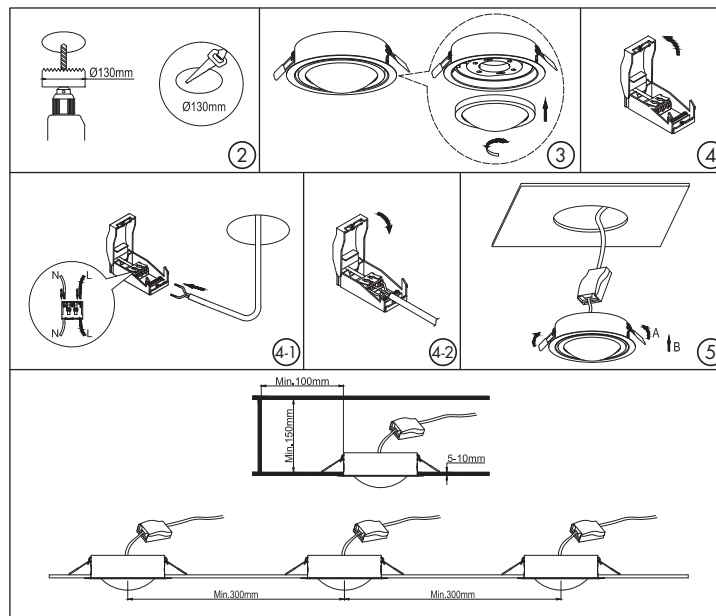

LED Downlight – SOLO INTRO

MEGATRON®

Instruction Manual

TECHNICAL SPECIFICATION:

Series Name	AMBIENTE	AMBIENTE	AMBIENTE
Model Number	MT67011	MT67012	MT67013
Color	Black	White	Titanium
Lamp Holder	GX53	GX53	GX53
Incl. Light Source	MT67081	MT67082	MT67083
Light Source Wattage	7W	7W	7W
Beam Angle	90°	90°	90°
Total Luminous Flux	500lm	500lm	500lm
Energy Efficiency Class Light Source	G	G	G
Voltage	220–240V~	220–240V~	220–240V~
Frequency	50Hz	50Hz	50Hz
IP Rating	IP20	IP20	IP20

CLASS II	LED		CE
		Replace any cracked protective shield.	

CAUTIONS:

- Read the entire manual carefully before installation and operation.
- Installation or replacement should be performed only by licensed and qualified electricians.
- DO NOT disassemble the inner part of the luminaire. Doing so may result in luminaire damage or malfunction.
- Switch OFF the power source before installation, replacement and cleaning! ⚠
- Wearing gloves during installation is recommended to ensure the luminaire is kept in the best condition.
- Before replacement of the lamp or luminaire, turn it off and allow it to cool down. Heat-resistant gloves are mandatory when handling the luminaire.
- The manufacturer accepts no liability for any damage resulting from the misuse of the luminaire or from when it is used with inappropriate equipment.
- This product contains a light source of energy efficiency class G.
- Consult your dealer if you have any enquiries.

ATTENTION:

- Instant start is allowed.
- The luminaire may only be used with GX53 LED light sources!
- IP20 waterproof protection, designed for indoor applications.
- The operating temperature of the luminaire is -20°C to +40°C.

INSTALLATION: MT67011 / MT67012 / MT67013

1. Turn OFF the power.
2. Drill the 130mm-diameter cut hole in the ceiling.
3. Insert the light source MT67081 / MT67082 / MT67083 into the lamp holder.
4. Connect the cable to the terminal block.
5. Insert the luminaire in the drilled cut hole.
6. Turn ON the power.