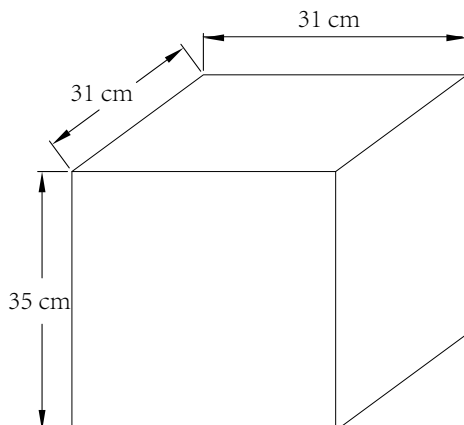

IT'S ABOUT RoMi[®]

A M S T E R D A M

↳ Technical drawing & packing details

SAPPORO HANGING LAMP (SAPPORO/H24/W)

SIZE: $\phi 250$ mm x H2270 mm Max.
E14 Max 25W or 4W LED.

PACKING DETAILS

Box Size: 31 x 31 x 35 cm
Total cbm: 0.034
G.W: 2.1 kgs
N.W: 1.1 kgs
Number of boxes: 1 pc