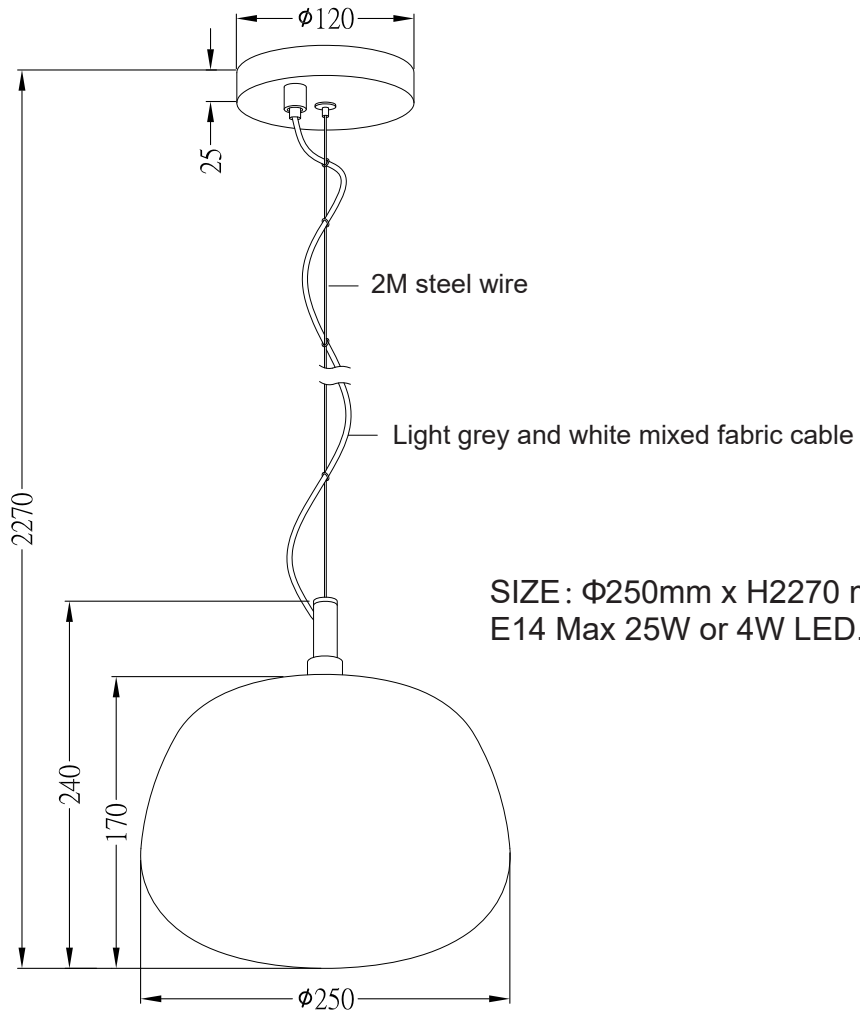

IT'S ABOUT RoMi[®]

A M S T E R D A M

↳ Technical drawing & packing details

SAPPORO HANGING LAMP (SAPPORO/H24/W)

SIZE: $\phi 250$ mm x H2270 mm Max.
E14 Max 25W or 4W LED.

PACKING DETAILS

Box Size: 31 x 31 x 35 cm
Total cbm: 0.034
G.W: 2.1 kgs
N.W: 1.1 kgs
Number of boxes: 1 pc