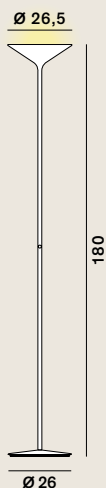

Dry: Suspension

cod: H1, H2, H3, H4

Light Source (H1) (H2)	MID POWER LED
Light Source (H3) (H4)	ACRICHE HV LED
Power (H1)	16 Watt
Power (H2)	32 Watt
Power (H3)	13 Watt
Power (H4)	26 Watt
Kelvin (H1) (H2)	2.700
Kelvin (H3) (H4)	2.700, 3.000
Dimmer (H1) (H2)	phase, dali
Lumen (H1)	1.200
Lumen (H2)	2.400
Lumen (H3)	600
Lumen (H4)	1.200
CRI	90

Class (H1) (H2) **A / A+ / A++**  
 Class (H3) (H4) **A+**

Catalogue

Satin Collection (upon request)

Metallic Collection (upon request)

Dry: Floor

cod: F1

Light Source	MID POWER LED
Power	45 Watt
Kelvin	2.700
Dimmer	push button
Lumen	4.500
CRI	90

Class **A / A+ / A++**

Catalogue