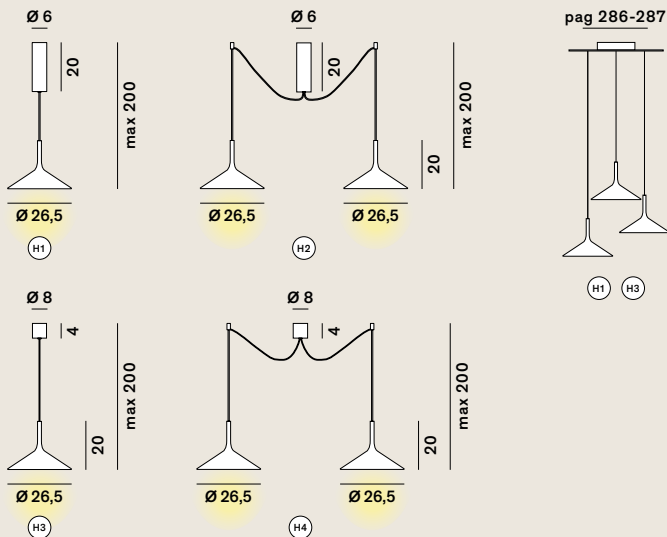

Dry: Suspension

cod: H1, H2, H3, H4

Light Source (H1) (H2)	MID POWER LED
Light Source (H3) (H4)	ACRICHE HV LED
Power (H1)	16 Watt
Power (H2)	32 Watt
Power (H3)	13 Watt
Power (H4)	26 Watt
Kelvin (H1) (H2)	2.700
Kelvin (H3) (H4)	2.700, 3.000
Dimmer (H1) (H2)	phase, dali
Lumen (H1)	1.200
Lumen (H2)	2.400
Lumen (H3)	600
Lumen (H4)	1.200
CRI	90

Class (H1) (H2) **A / A+ / A++**  
 Class (H3) (H4) **A+**

Catalogue

Satin Collection (upon request)

Metallic Collection (upon request)

Dry: Floor

cod: F1

Light Source	MID POWER LED
Power	45 Watt
Kelvin	2.700
Dimmer	push button
Lumen	4.500
CRI	90