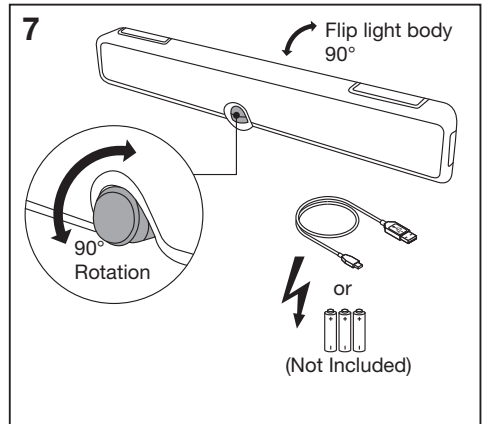

---

**LINEAR LED FLIP**

---

	EAN	W	lm Light Source	lm Output	K	IP	° (°C)	V <sub>DC</sub>	mA	° (°)	
<b>LINEAR LED FLIP SEN 30CM 830 USB</b>	4099854096570	4.5	USB: 270 Battery: 200	USB: 250 Battery: 180	3000	20	-20...+30	5/4.5	850/644	120	15000

# LINEAR LED FLIP

	EAN	This product contains a light source of energy efficiency class	Contained Light Source
LINEAR LED FLIP SEN 30CM 830 USB	4099854096570	G	Contains 1 light source 

FR  
Cet appareil, ses accessoires et son cordon, se recyclent