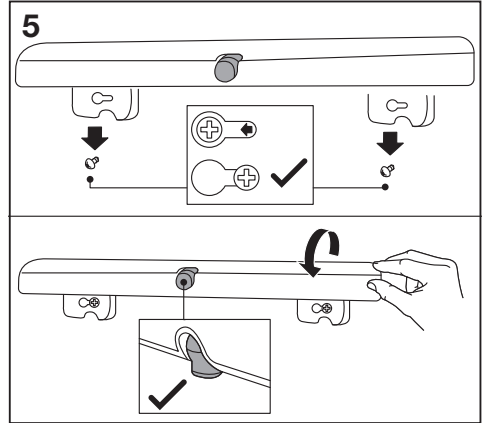

---

**LINEAR LED FLIP**

---

	EAN	W	lm Light Source	lm Output	K	IP	° (°C)	V <sub>DC</sub>	mA	° (°)	
<b>LINEAR LED FLIP SEN 30CM 830 USB</b>	4099854096570	4.5	USB: 270 Battery: 200	USB: 250 Battery: 180	3000	20	-20...+30	5/4.5	850/644	120	15000

# LINEAR LED FLIP

	EAN	This product contains a light source of energy efficiency class	Contained Light Source
LINEAR LED FLIP SEN 30CM 830 USB	4099854096570	G	Contains 1 light source 

FR  
Cet appareil, ses accessoires et son cordon, se recyclent