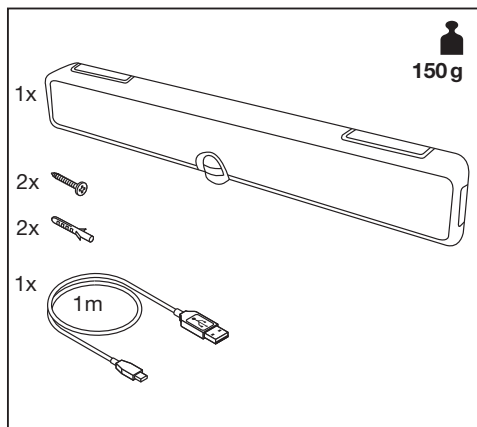

---

**LINEAR LED FLIP**

---

	EAN	W	lm Light Source	lm Output	K	IP	° (°C)	V <sub>DC</sub>	mA	° (°)	
<b>LINEAR LED FLIP SEN 30CM 830 USB</b>	4099854096570	4.5	USB: 270 Battery: 200	USB: 250 Battery: 180	3000	20	-20...+30	5/4.5	850/644	120	15000

# LINEAR LED FLIP

	EAN	This product contains a light source of energy efficiency class	Contained Light Source
LINEAR LED FLIP SEN 30CM 830 USB	4099854096570	G	Contains 1 light source 

FR  
Cet appareil, ses accessoires et son cordon, se recyclent