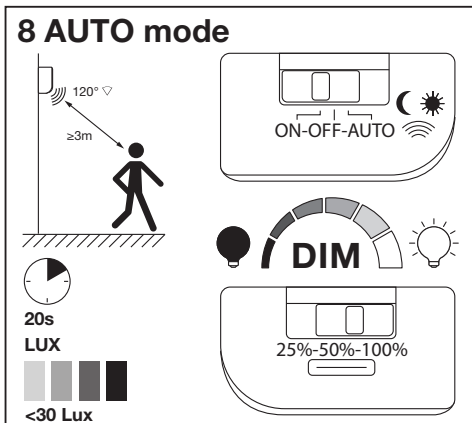

---

**LINEAR LED FLIP**

---

	EAN	W	lm Light Source	lm Output	K	IP	° (°C)	V <sub>DC</sub>	mA	° (°)	
<b>LINEAR LED FLIP SEN 30CM 830 USB</b>	4099854096570	4.5	USB: 270 Battery: 200	USB: 250 Battery: 180	3000	20	-20...+30	5/4.5	850/644	120	15000

# LINEAR LED FLIP

	EAN	This product contains a light source of energy efficiency class	Contained Light Source
LINEAR LED FLIP SEN 30CM 830 USB	4099854096570	G	Contains 1 light source 

FR  
Cet appareil, ses accessoires et son cordon, se recyclent