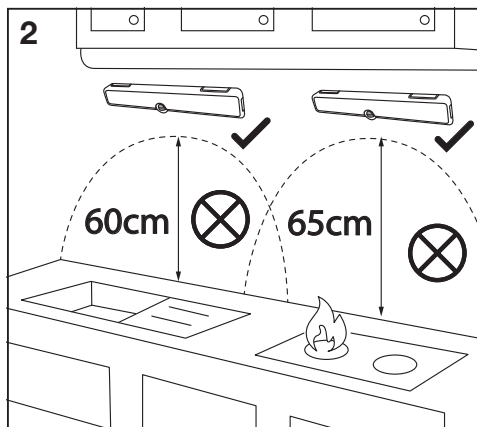

---

**LINEAR LED FLIP**

---

	EAN	W	lm Light Source	lm Output	K	IP	° (°C)	V <sub>DC</sub>	mA	° (°)	
<b>LINEAR LED FLIP SEN 30CM 830 USB</b>	4099854096570	4.5	USB: 270 Battery: 200	USB: 250 Battery: 180	3000	20	-20...+30	5/4.5	850/644	120	15000

# LINEAR LED FLIP

	EAN	This product contains a light source of energy efficiency class	Contained Light Source
LINEAR LED FLIP SEN 30CM 830 USB	4099854096570	G	Contains 1 light source 

FR  
Cet appareil, ses accessoires et son cordon, se recyclent