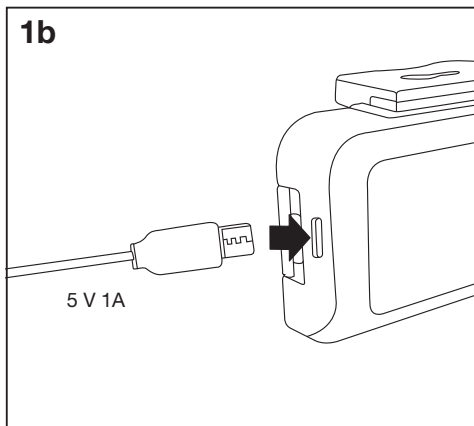

---

**LINEAR LED FLIP**

---

	EAN	W	lm Light Source	lm Output	K	IP	° (°C)	V <sub>DC</sub>	mA	° (°)	
<b>LINEAR LED FLIP SEN 30CM 830 USB</b>	4099854096570	4.5	USB: 270 Battery: 200	USB: 250 Battery: 180	3000	20	-20...+30	5/4.5	850/644	120	15000

# LINEAR LED FLIP

	EAN	This product contains a light source of energy efficiency class	Contained Light Source
LINEAR LED FLIP SEN 30CM 830 USB	4099854096570	G	Contains 1 light source 

FR  
Cet appareil, ses accessoires et son cordon, se recyclent