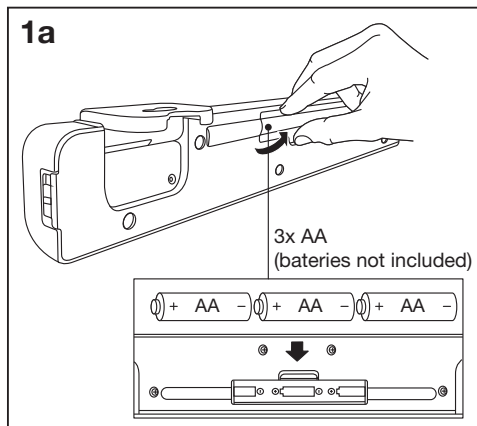

---

**LINEAR LED FLIP**

---

	EAN	W	lm Light Source	lm Output	K	IP	° (°C)	V <sub>DC</sub>	mA	° (°)	
<b>LINEAR LED FLIP SEN 30CM 830 USB</b>	4099854096570	4.5	USB: 270 Battery: 200	USB: 250 Battery: 180	3000	20	-20...+30	5/4.5	850/644	120	15000

# LINEAR LED FLIP

	EAN	This product contains a light source of energy efficiency class	Contained Light Source
LINEAR LED FLIP SEN 30CM 830 USB	4099854096570	G	Contains 1 light source 

FR  
Cet appareil, ses accessoires et son cordon, se recyclent