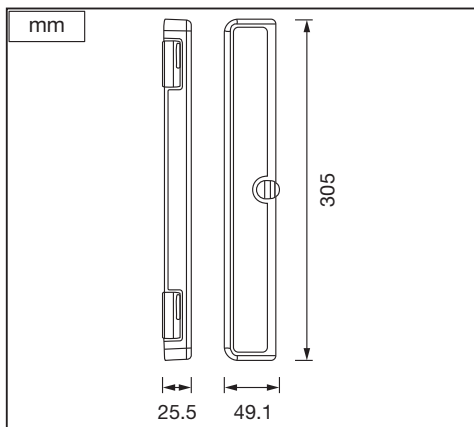

---

**LINEAR LED FLIP**

---

	EAN	W	lm Light Source	lm Output	K	IP	° (°C)	V <sub>DC</sub>	mA	° (°)	
<b>LINEAR LED FLIP SEN 30CM 830 USB</b>	4099854096570	4.5	USB: 270 Battery: 200	USB: 250 Battery: 180	3000	20	-20...+30	5/4.5	850/644	120	15000

# LINEAR LED FLIP

	EAN	This product contains a light source of energy efficiency class	Contained Light Source
LINEAR LED FLIP SEN 30CM 830 USB	4099854096570	G	Contains 1 light source 

FR  
Cet appareil, ses accessoires et son cordon, se recyclent