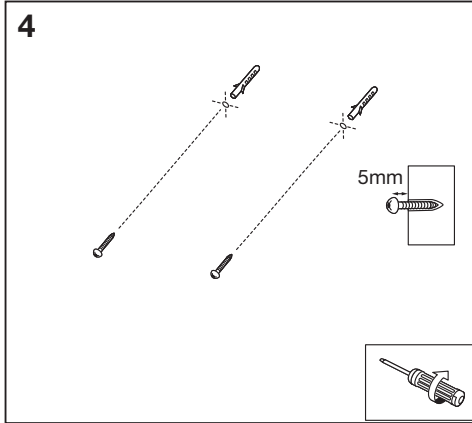

---

**LINEAR LED FLIP**

---

	EAN	W	lm Light Source	lm Output	K	IP	° (°C)	V <sub>DC</sub>	mA	° (°)	
<b>LINEAR LED FLIP SEN 30CM 830 USB</b>	4099854096570	4.5	USB: 270 Battery: 200	USB: 250 Battery: 180	3000	20	-20...+30	5/4.5	850/644	120	15000

# LINEAR LED FLIP

	EAN	This product contains a light source of energy efficiency class	Contained Light Source
LINEAR LED FLIP SEN 30CM 830 USB	4099854096570	G	Contains 1 light source 

FR  
Cet appareil, ses accessoires et son cordon, se recyclent