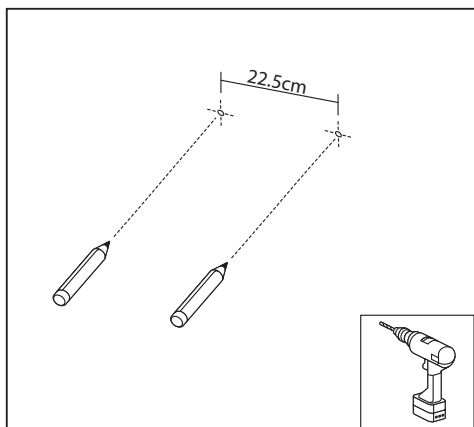

---

**LINEAR LED FLIP**

---

	EAN	W	lm Light Source	lm Output	K	IP	° (°C)	V <sub>DC</sub>	mA	° (°)	
<b>LINEAR LED FLIP SEN 30CM 830 USB</b>	4099854096570	4.5	USB: 270 Battery: 200	USB: 250 Battery: 180	3000	20	-20...+30	5/4.5	850/644	120	15000

# LINEAR LED FLIP

	EAN	This product contains a light source of energy efficiency class	Contained Light Source
LINEAR LED FLIP SEN 30CM 830 USB	4099854096570	G	Contains 1 light source 

FR  
Cet appareil, ses accessoires et son cordon, se recyclent