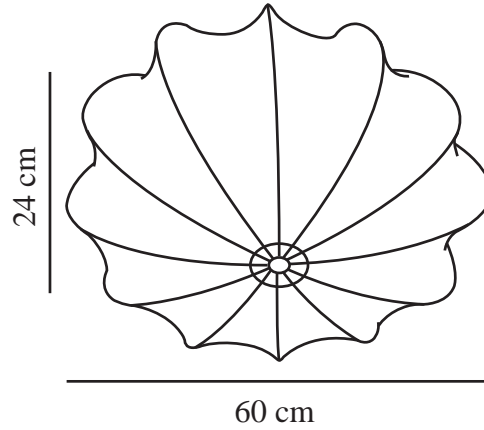

AERON 60 | CEILING LIGHT | WHITE

2412226001

nordlux®

Voltage (V): 220-240 Volt
IP degree: IP20
Maximum bulb wattage (W): 3X25
Class (Class 1, Class 2, Class 3):
Class 2 (Double isolated)
Socket type: E27
Parallel connection: False

Height (cm): 24
Width (cm): 60
Shade Diameter (cm): 60
Length (cm): 60
EAN: 5704924018428
TUN: 2378780
Item Number: 2412226001

Pcs Per Master Carton: 3
Sales Box Height (cm): 42
Sales Box Width(cm): 42
Sales Box Depth (cm): 12
Sales Box Volume m³ : 0.0212
Product net weight (kg): 1.8

Primary material: Textile
Secondary material: Metal
Is the cable replaceable: False
Colour: White

- A soft and elegant design
- Provides a soft, diffused light
- Easy self-assembly

Aeron has a light and airy design and the soft shade of fabric provides a uniform and pleasant light – perfect for creating a cosy ambience in the bedroom. The lamp is easy to assemble with wires and a built-in tie-string.