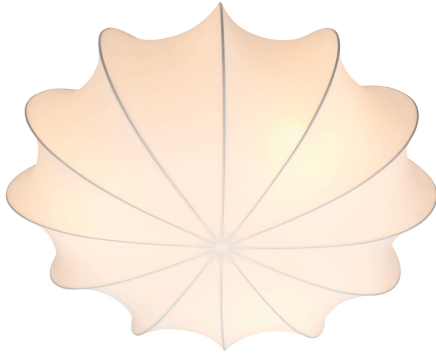

AERON 60 | CEILING LIGHT | WHITE

2412226001

nordlux®

Voltage (V): 220-240 Volt
IP degree: IP20
Maximum bulb wattage (W): 3X25
Class (Class 1, Class 2, Class 3):
Class 2 (Double isolated)
Socket type: E27
Parallel connection: False

Height (cm): 24
Width (cm): 60
Shade Diameter (cm): 60
Length (cm): 60
EAN: 5704924018428
TUN: 2378780
Item Number: 2412226001

Pcs Per Master Carton: 3
Sales Box Height (cm): 42
Sales Box Width(cm): 42
Sales Box Depth (cm): 12
Sales Box Volume m³ : 0.0212
Product net weight (kg): 1.8

Primary material: Textile
Secondary material: Metal
Is the cable replaceable: False
Colour: White

- A soft and elegant design
- Provides a soft, diffused light
- Easy self-assembly

Aeron has a light and airy design and the soft shade of fabric provides a uniform and pleasant light – perfect for creating a cosy ambience in the bedroom. The lamp is easy to assemble with wires and a built-in tie-string.