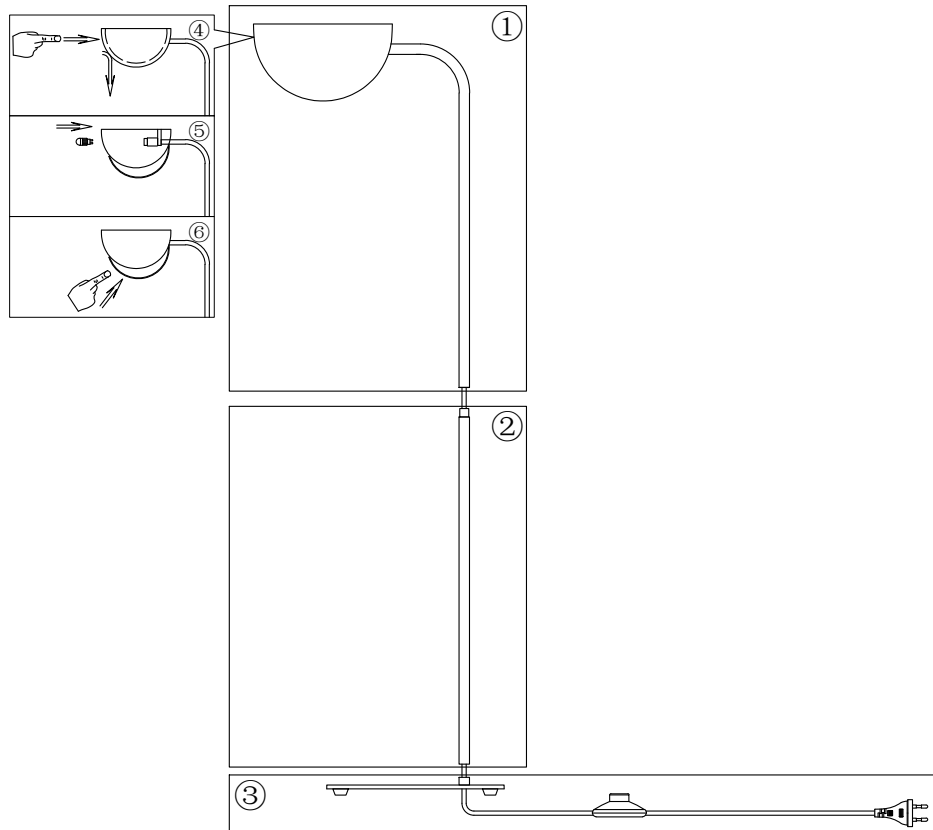

Instruction

MOD126FL-01B

1 x G9 (28W)

Model: MOD126FL-01B
Collection: Technical

Floor Lamps