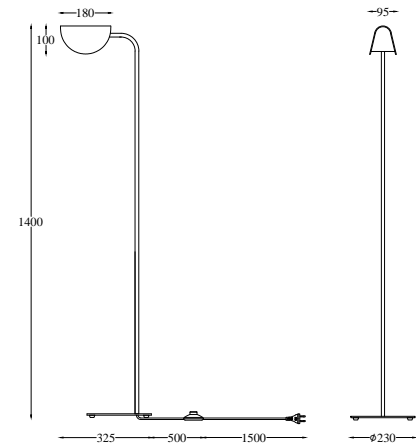

Instruction

MOD126FL-01B

1 x G9 (28W)

Model: MOD126FL-01B
Collection: Technical

Floor Lamps