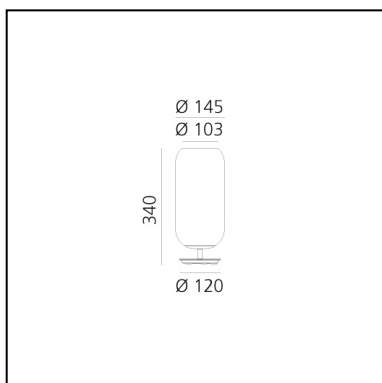

Gople Mini Table - Black/Bronze

BIG - Bjarke Ingels Group

IP20   

LUMINAIRE

- Watt: **5,7W**
- Delivered lumens output: **236lm**
- CCT: **2700K**
- Efficiency: **50%**
- Efficacy: **47.15lm/W**
- CRI: **80**

PRODUCT CODE: 1409360A

FEATURES

- Article Code: **1409360A**
- Colour: **Black/Bronze**
- Installation: **Table**
- Material: **Blown glass, aluminium**
- Series: **Design Collection**
- Environment: **Indoor**
- design by: **BIG - Bjarke Ingels Group**

DIMENSIONS

- Height: **cm 34**
- Diameter: **cm 14.5**
- Base Diameter: **cm 12**

SOURCES NOT INCLUDED

- Category: **LED RETROFIT**
- Number: **1**
- Watt: **6W**
- Socket: **E14**