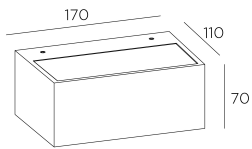

TECHNISCHE MERKMALE

IP65 IK06

Leistung (W)-1 : 10.5W

Gesamtverbrauch (W) : 12.6W

Reallumen : 834

Reale Lm/W : 66

Lichtfarbe-1 : Warm Weiß - 2700K

Lichtfarbe-2 : Neutral Weiß - 4000K

Lichtfarbe-3 : Warm Weiß - 2700K

Lichtfarbe-4 : Neutral Weiß - 4000K

Winkel Linsen / Reflektor : FLOOD 89°

Material Körper : Aluminium

Oberfläche Körper : Weiß

Material Diffusor : Glas

Oberfläche Diffusor : OPAL

Lebensdauer : 50.000h L80B20

Netzteil inklusive : Ja, Typ EVG (elektronisch)

Spannung / Frequenz : 100-240V/50-60Hz

Garantie : 5 Jahre

max. Temperatur : 25°C

Seaside : Ja

LICHTTECHNISCHE DATEN

Lichtquelle: LED BRIDGELUX

CRI: 80

MacAdam steps: 3

photobiologisches Risiko: RG1

Lichtquelle: LED BRIDGELUX

CRI: 80

MacAdam steps: 3

photobiologisches Risiko: RG1

Lichtquelle: LED BRIDGELUX

CRI: 80

MacAdam steps: 3

photobiologisches Risiko: RG1

Lichtquelle: LED BRIDGELUX

CRI: 80

MacAdam steps: 3

photobiologisches Risiko: RG1