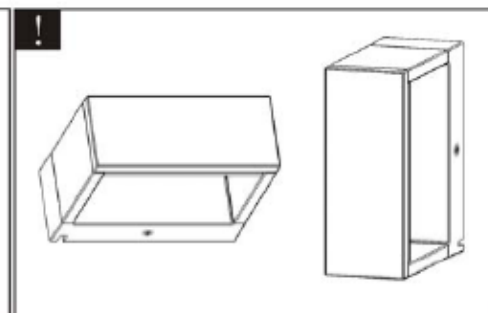

Line drawing of the item (with outline dimensions)

Item number:
28857-06-XX

Installation drawing (the same as it in its instruction manual)

Technical details

materials used:	Aluminum
color:	White/ Dark Grey
dimmbable and how is the fixture dimmable:	
size:	Height: 150mm Length: 60mm Width: 130mm Net Weight: 0.54KG
power requirements:	220-240V- 50Hz
bulb type and maximum Wattage:	36LED 2835SMD Max. 6W
number of bulbs:	
IP degree:	IP54