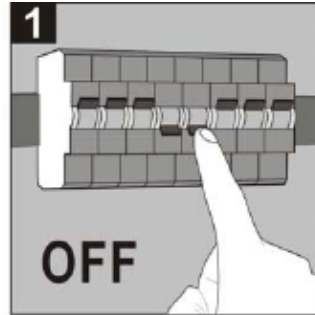

Line drawing of the item (with outline dimensions)

Item number:
28857-06-XX

Installation drawing (the same as it in its instruction manual)

Technical details

materials used:	Aluminum
color:	White/ Dark Grey
dimmbable and how is the fixture dimmable:	
size:	Height: 150mm Length: 60mm Width: 130mm Net Weight: 0.54KG
power requirements:	220-240V- 50Hz
bulb type and maximum Wattage:	36LED 2835SMD Max. 6W
number of bulbs:	
IP degree:	IP54