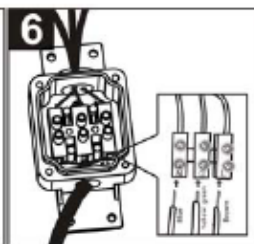

Line drawing of the item (with outline dimensions)

Item number:
28857-06-XX

Installation drawing (the same as it in its instruction manual)

Technical details

materials used:	Aluminum
color:	White/ Dark Grey
dimmbable and how is the fixture dimmable:	
size:	Height: 150mm Length: 60mm Width: 130mm Net Weight: 0.54KG
power requirements:	220-240V- 50Hz
bulb type and maximum Wattage:	36LED 2835SMD Max. 6W
number of bulbs:	
IP degree:	IP54