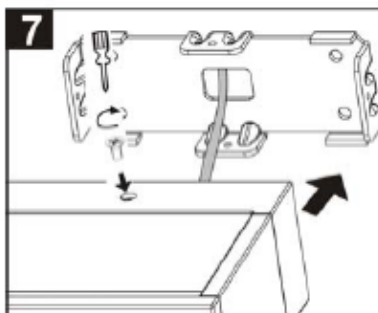

Line drawing of the item (with outline dimensions)

Item number:
28857-06-XX

Installation drawing (the same as it in its instruction manual)

Technical details

materials used:	Aluminum
color:	White/ Dark Grey
dimmbable and how is the fixture dimmable:	
size:	Height: 150mm Length: 60mm Width: 130mm Net Weight: 0.54KG
power requirements:	220-240V- 50Hz
bulb type and maximum Wattage:	36LED 2835SMD Max. 6W
number of bulbs:	
IP degree:	IP54