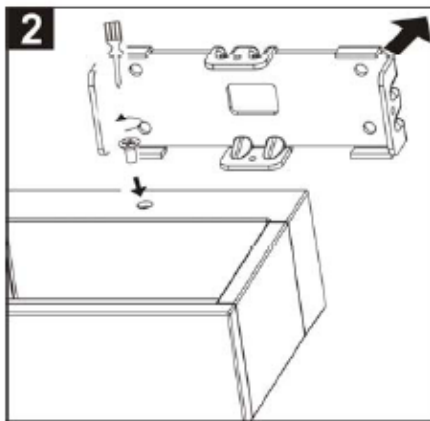

Line drawing of the item (with outline dimensions)

Item number:
28857-06-XX

Installation drawing (the same as it in its instruction manual)

Technical details

materials used:	Aluminum
color:	White/ Dark Grey
dimmbable and how is the fixture dimmable:	
size:	Height: 150mm Length: 60mm Width: 130mm Net Weight: 0.54KG
power requirements:	220-240V- 50Hz
bulb type and maximum Wattage:	36LED 2835SMD Max. 6W
number of bulbs:	
IP degree:	IP54