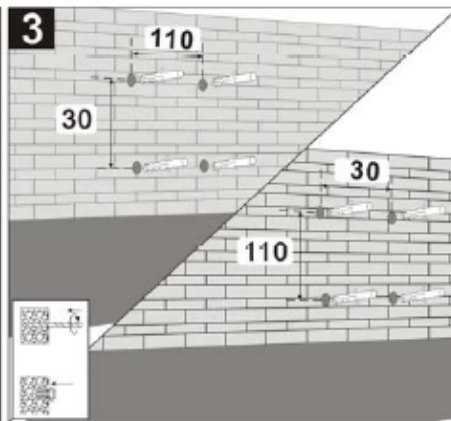

Line drawing of the item (with outline dimensions)

Item number:
28857-06-XX

Installation drawing (the same as it in its instruction manual)

Technical details

materials used:	Aluminum
color:	White/ Dark Grey
dimmbable and how is the fixture dimmable:	
size:	Height: 150mm Length: 60mm Width: 130mm Net Weight: 0.54KG
power requirements:	220-240V- 50Hz
bulb type and maximum Wattage:	36LED 2835SMD Max. 6W
number of bulbs:	
IP degree:	IP54