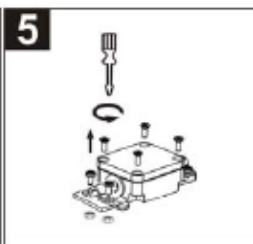

Line drawing of the item (with outline dimensions)

Item number:
28857-06-XX

Installation drawing (the same as it in its instruction manual)

Technical details

materials used:	Aluminum
color:	White/ Dark Grey
dimmbable and how is the fixture dimmable:	
size:	Height: 150mm Length: 60mm Width: 130mm Net Weight: 0.54KG
power requirements:	220-240V- 50Hz
bulb type and maximum Wattage:	36LED 2835SMD Max. 6W
number of bulbs:	
IP degree:	IP54