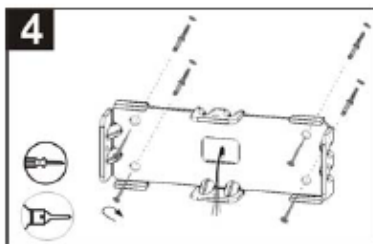

Line drawing of the item (with outline dimensions)

Item number:
28857-06-XX

Installation drawing (the same as it in its instruction manual)

Technical details

materials used:	Aluminum
color:	White/ Dark Grey
dimmbable and how is the fixture dimmable:	
size:	Height: 150mm Length: 60mm Width: 130mm Net Weight: 0.54KG
power requirements:	220-240V- 50Hz
bulb type and maximum Wattage:	36LED 2835SMD Max. 6W
number of bulbs:	
IP degree:	IP54