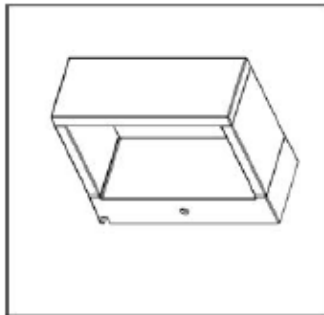

Line drawing of the item (with outline dimensions)

Item number:
28857-06-XX

Installation drawing (the same as it in its instruction manual)

Technical details

materials used:	Aluminum
color:	White/ Dark Grey
dimmbable and how is the fixture dimmable:	
size:	Height: 150mm Length: 60mm Width: 130mm Net Weight: 0.54KG
power requirements:	220-240V- 50Hz
bulb type and maximum Wattage:	36LED 2835SMD Max. 6W
number of bulbs:	
IP degree:	IP54