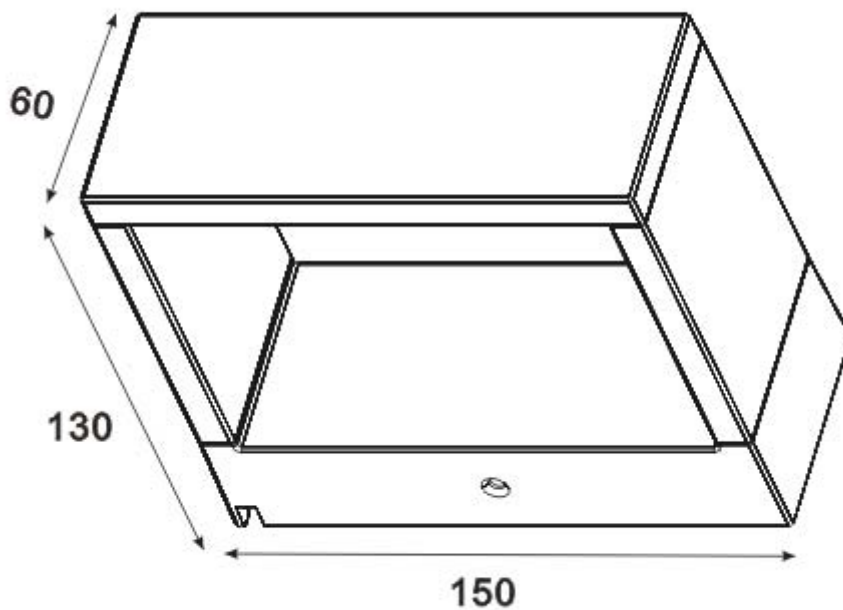

Line drawing of the item (with outline dimensions)

Item number:
28857-06-XX

Installation drawing (the same as it in its instruction manual)

Technical details

materials used:	Aluminum
color:	White/ Dark Grey
dimmbable and how is the fixture dimmable:	
size:	Height: 150mm Length: 60mm Width: 130mm Net Weight: 0.54KG
power requirements:	220-240V- 50Hz
bulb type and maximum Wattage:	36LED 2835SMD Max. 6W
number of bulbs:	
IP degree:	IP54