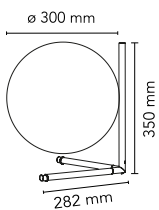

## IC Lights Table 2

by Michael Anastassiades , 2014

Table lamp providing diffused light. Frame in brass, brushed and transparent varnished or chrome steel. Blown glass opal diffuser. Dimmer on the power chord.

<b>Mounting</b>	Table
<b>Environment</b>	Indoor
<b>Weight</b>	3.6 Kg
<b>Light sources available</b>	1 x RF26259 LED 17W E27 2700K [e] 1900lm Dimmable 1 x RF26258 LED 17W E27 3000K [e] 2000lm Dimmable 1 x RF28665 LED 15W E27 2700K [e] 2000lm Dimmable 1 x RF28666 LED 15W E27 3000K [e] 2000lm Dimmable

<b>Emergency</b>	Without
<b>Switching</b>	Dimmer on the power chord
<b>Dimmer</b>	Included
<b>Voltage</b>	220-240V
<b>Power</b>	MAX 205W
<b>Battery</b>	No
<b>Supply included</b>	No

**Materials** Blown glass, Brass, Steel