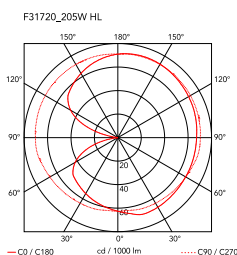

## IC Lights Table 2

by Michael Anastassiades , 2014

Table lamp providing diffused light. Frame in brass, brushed and transparent varnished or chrome steel. Blown glass opal diffuser. Dimmer on the power chord.

<b>Mounting</b>	Table
<b>Environment</b>	Indoor
<b>Weight</b>	3.6 Kg
<b>Light sources available</b>	1 x RF26259 LED 17W E27 2700K [e] 1900lm Dimmable 1 x RF26258 LED 17W E27 3000K [e] 2000lm Dimmable 1 x RF28665 LED 15W E27 2700K [e] 2000lm Dimmable 1 x RF28666 LED 15W E27 3000K [e] 2000lm Dimmable