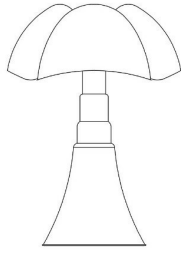

620/DIM/BD/L/1/TI Pipistrello

design gae aulenti, 1965

Thanks to the Tunable White Led (dynamic white) technology, the Pipistrello lamp is able reproduce the natural light pattern by modulating the color temperature of the LEDs. Based on demands or needs, the user can modify the tone of white as they wish through the CASAMBI application that allows adjusting the color from 2500K to 6700K, enhancing even the most minute nuances, improving perception and featuring a high quality color rendering (Ra 90) without altering the colors. Height-adjustable, diffused light table or floor lamp. Satin-finish stainless steel telescope, white opal methacrylate diffuser. Base and upper knob in lacquered aluminum available in several colors. Integrated and dimmable LED light source. Electronic driver on the plug.

620/DIM/BD/L/1/TI pipistrello

family:	pipistrello	Body Color:	<input checked="" type="radio"/> other available colors <input type="radio"/> <input type="radio"/> <input type="radio"/>
Designers:	Gae Aulenti	Diffuser Color:	<input type="radio"/>
Utilization:	indoor	Body Materials:	stainless steel
Typology:	table lamps floor lamps	Diffuser Materials:	opal white methacrylate

Market: This item is available in the following countries:
EUROPE

Dimensions

Width:	-
Height:	66 - 86 cm
Length:	-
Depth:	-
Diameter:	55 cm

Hole Diameter:	-
Hole Depth:	-
Net weight:	10 Kg

Light Source

Watt:	14W
Lumen:	2400 lm
Light Source:	led
CRI:	>80
duration:	50000
CCT:	2500 - 6700K
Energy degree:	A++

technical drawing

Dimensions

Width: -
 Height: 66 - 86 cm
 Length: -
 Depth: -
 Diameter: 55 cm

Hole Diameter: -
 Hole Depth: -
 Net weight: 10 Kg

photometrics data

Pipistrello 620/DIM/BD/L/1/T1
design gae aulenti, 1965