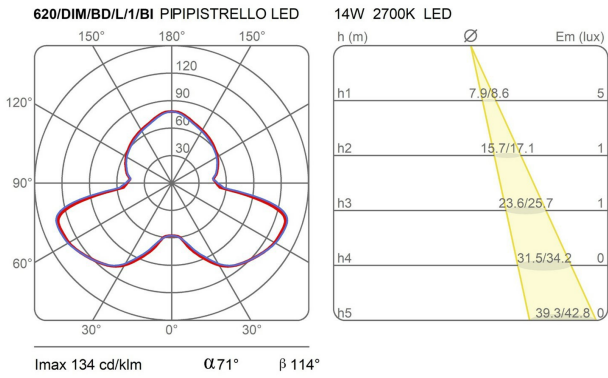

620/DIM/BD/L/1/TI Pipistrello

design gae aulenti, 1965

Thanks to the Tunable White Led (dynamic white) technology, the Pipistrello lamp is able reproduce the natural light pattern by modulating the color temperature of the LEDs. Based on demands or needs, the user can modify the tone of white as they wish through the CASAMBI application that allows adjusting the color from 2500K to 6700K, enhancing even the most minute nuances, improving perception and featuring a high quality color rendering (Ra 90) without altering the colors. Height-adjustable, diffused light table or floor lamp. Satin-finish stainless steel telescope, white opal methacrylate diffuser. Base and upper knob in lacquered aluminum available in several colors. Integrated and dimmable LED light source. Electronic driver on the plug.

Market: This item is available in the following countries:
EUROPE

Dimensions

Width:	-
Height:	66 - 86 cm
Length:	-
Depth:	-
Diameter:	55 cm

Hole Diameter:	-
Hole Depth:	-
Net weight:	10 Kg

Light Source

Watt:	14W
Lumen:	2400 lm
Light Source:	led
CRI:	>80
duration:	50000
CCT:	2500 - 6700K
Energy degree:	A++

Device Specifications

Type of emission:	diffused	Power cable length:	-	Driver:	-
Power:	-	Steel cable length:	-	Power supply assembly:	-
Light output:	-	Glow Wire Test:	-	Power supply:	-
Beam angle:	-	Impact Resistance:	-	Type of dimming:	bluetooth
				Voltage:	230V

technical drawing

Dimensions

Width: -
 Height: 66 - 86 cm
 Length: -
 Depth: -
 Diameter: 55 cm

Hole Diameter: -
 Hole Depth: -
 Net weight: 10 Kg

photometrics data

Pipistrello 620/DIM/BD/L/1/T1
design gae aulenti, 1965