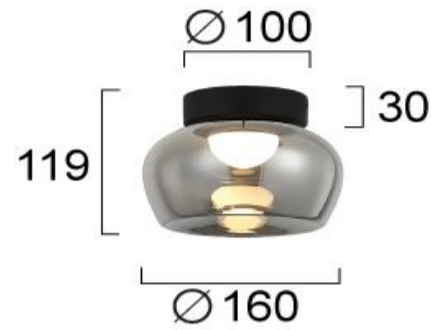

Product Datasheet

Code	4339300
Description	Ceiling Light Smoke D:160 Nadia
Family	NADIA
Type	CEILING
Type of Lamp	LED module
Watt	9W
Volt	220-240V AC
Hertz	50/60 Hz
Class	Class II
IP	IP20
Environment	Indoor
Color	SMOKE/BLACK
Material	GLASS/ELECTROSTATIC PAINTED STEEL
Length	D160
Height	H:119
Width	
Kelvin	3000K
Lumen	265 Lm
Beam Angle	CRI 82
Dimmable	Non-Dimmable