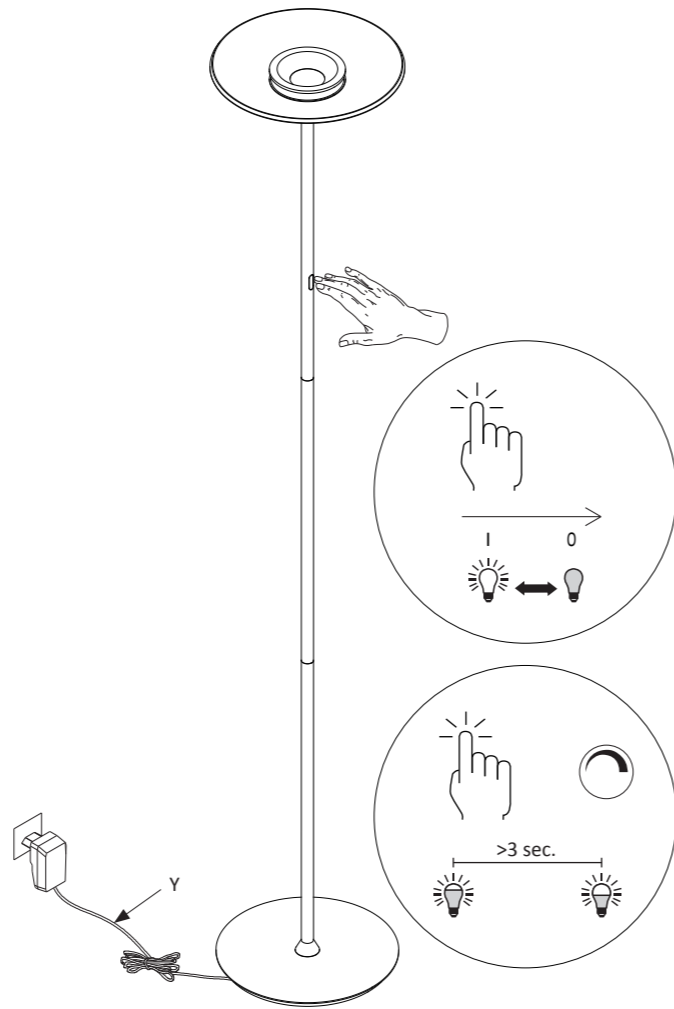

### 838274

230V / 50Hz~

LED

1 x LED-Board 9V DC / 9W  
1 x LED-Board 9V DC / 9W

1x

4

5

6