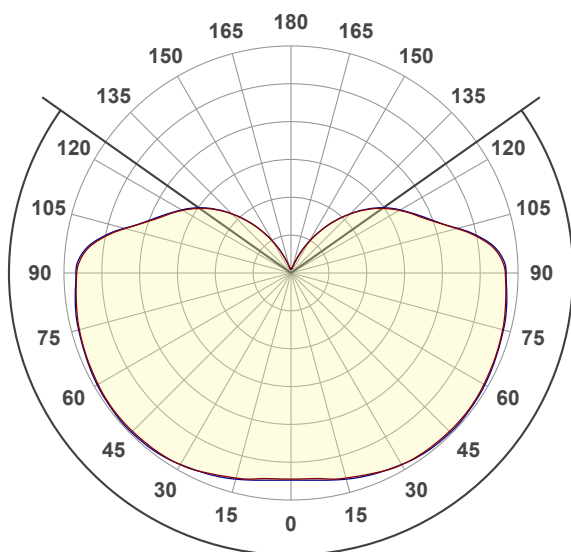

NUURA

Liila 1 - Large

Nordic Gold, Light Silver / Opal White

LIGHT CALCULATIONS

Light efficiency:

77 Lumen/Watt

Light quality:

CRI: 81,6

Color temperature:

2696 K