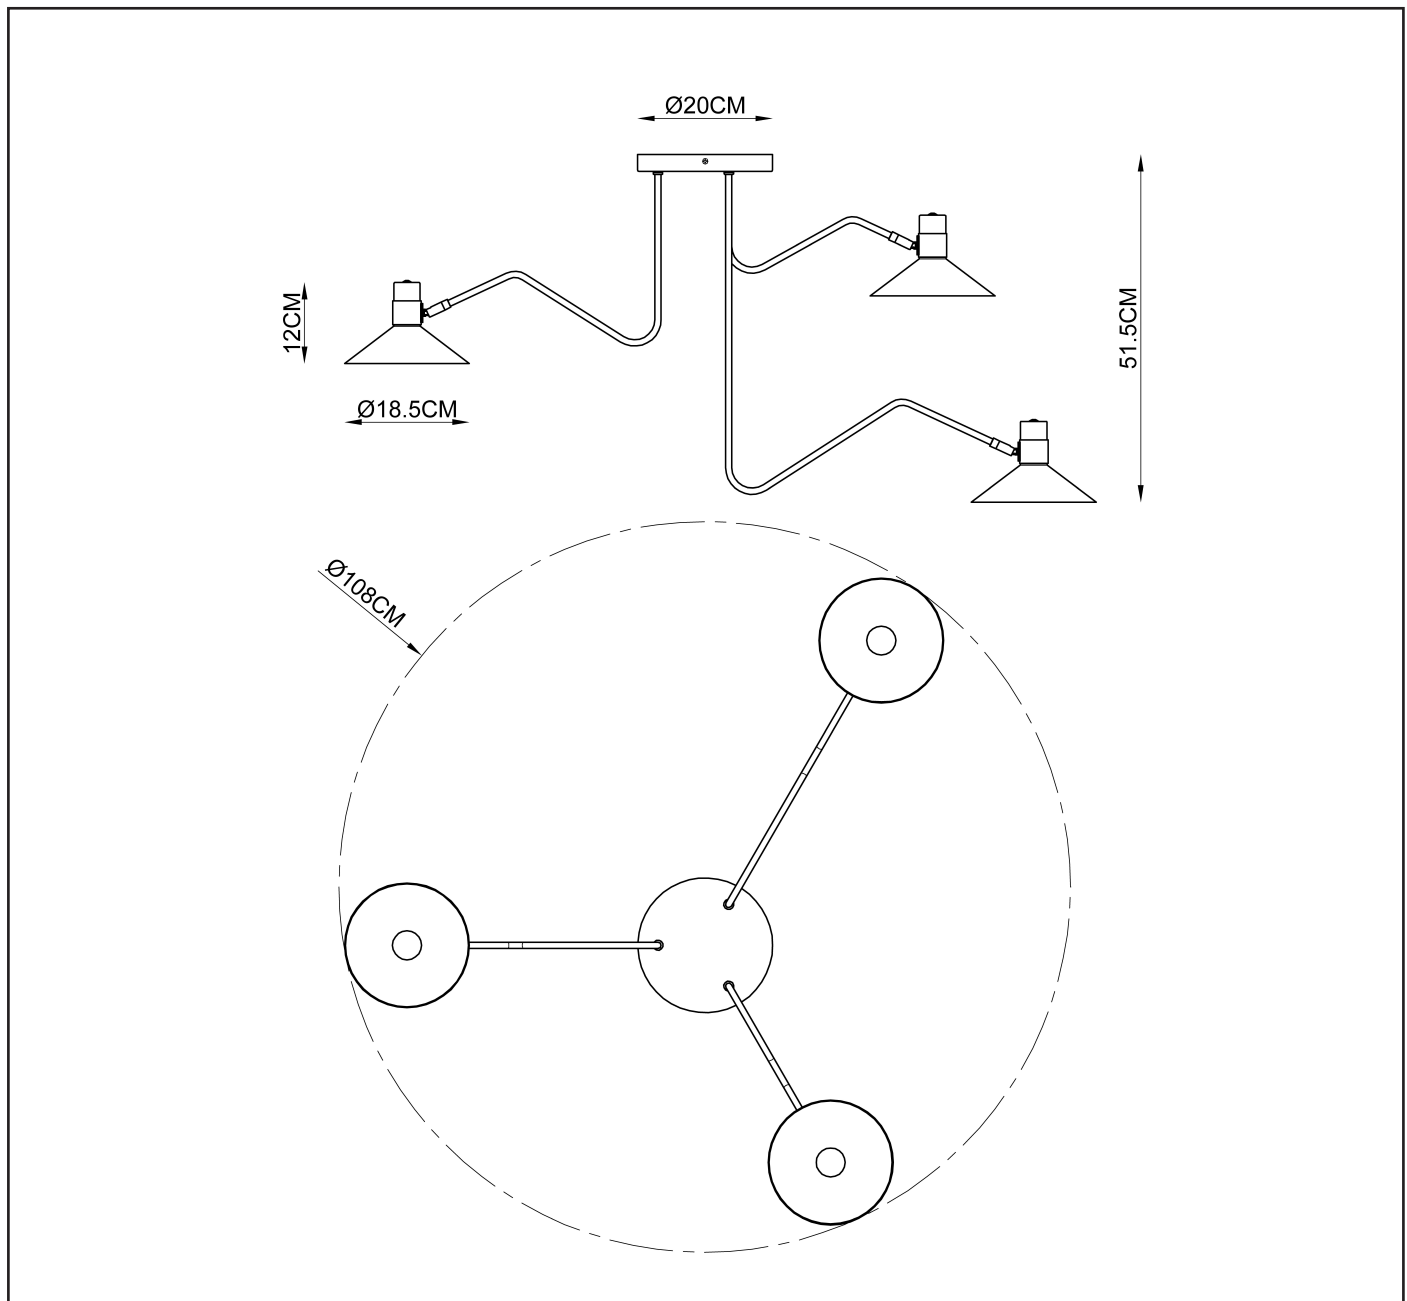

PEPIJN

item number :05128/03/30
EAN code : 5411212051103

For more specifications, dimensions please visit
www.lucide.com