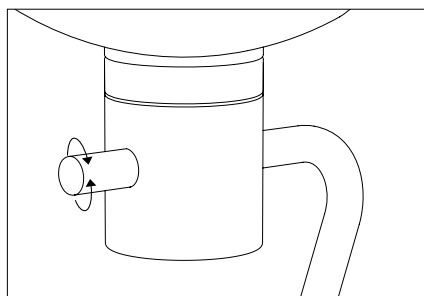

Baluna Wall Lamp

Medium

Product Fact Sheet

Code / Colour:
BA-W-M / Black / RAL 9005 / ●

Characteristics:

- Built-in dimmable switch
- Triple coated opal glass diffuser
- Rotating lampshade and arm
- Indoor use

Material:
Steel, Glass

Cord:
Removable cord included, 2500 mm

Bulb:
Included - Dimmable LED
The product contains a light source of energy efficiency class A++

Light Source:
E14, Max 6W; max Ø36 mm

Ratings:
220–230 V; 50 Hz; IP 20; class I

Certificates:
CE | 874/2012 |

Packaging:

Width	270 mm
Depth	385 mm
Height	615 mm
Weight	3.1 kg

ON / OFF / dimm switch