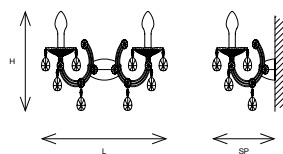

DRYLIGHT A2

CE IP65

TECHNICAL INFORMATION

L 40 cm / 15.74"
H 35 cm / 13.77"
SP 30 cm / 11.81"

WT EXTREME 0.9 kg / 1.98 lb
WT PREMIUM 1.2 kg / 2.64 lb

DRYLIGHT LED WHITE:
 2 x LED: 6 W tot. 320 lm
 (not dimmable)

DRYLIGHT LED RGB-W:
 2 x LED: 8 W tot.
 (not dimmable)

Tecnologia DRYLIGHT® con protezione IP65: sicurezza totale in ogni condizione climatica. Brevetto internazionale MASIERO.

DRYLIGHT® technology with IP65 protection level: complete safety in any weather conditions. International MASIERO's patent.