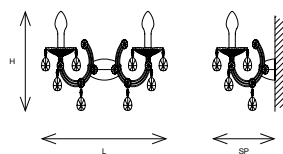

DRYLIGHT RGB - W - LED

DRYLIGHT A2

CE IP65

TECHNICAL INFORMATION

L 40 cm / 15.74"
H 35 cm / 13.77"
SP 30 cm / 11.81"

WT EXTREME 0.9 kg / 1.98 lb
WT PREMIUM 1.2 kg / 2.64 lb

DRYLIGHT LED WHITE:
 2 x LED: 6 W tot. 320 lm
 (not dimmable)