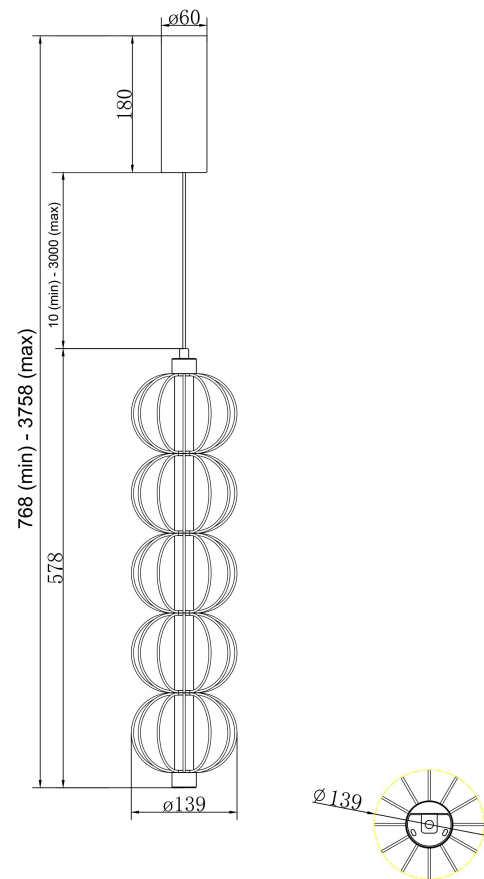

Instruction

MOD216PL-L10G3K

MAX 17W
1 050 Lumen

Model: MOD216PL-L10G3K

Collection: Modern

Series: Golden Cage
Pendant Lamps

This product contains a light source of the energy efficiency class A