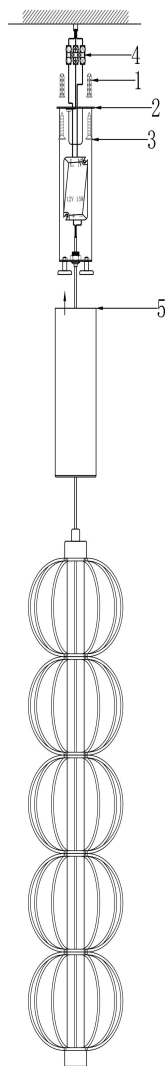

Instruction

MOD216PL-L10G3K

MAX 17W
1 050 Lumen

Model: MOD216PL-L10G3K

Collection: Modern

Series: Golden Cage
Pendant Lamps

This product contains a light source of the energy efficiency class A