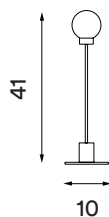

Body material: Steel and aluminium or brass

Body colour: Steel, white, brass or black

Shade material: Mouth blown glass

Shade colour: Opal white matt

Wire (with dimmer switch): Transparent (steel and white versions), black (black and brass versions), 180 cm

Bulb: G9, Max. 6 W LED only (dimmable)

Voltage: 220V - 240V - 50/60Hz

Net weight: 0.9 kg

Minimum order size: 2

Spare part available: Glass shade, dimmer switch

Dimensions and light direction:

Recommended dimmable bulb: