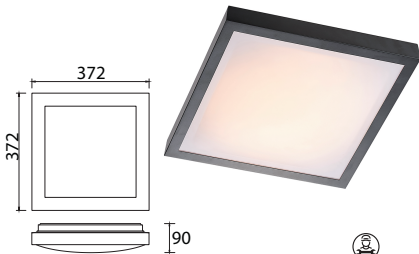

Lindby

UOM:mm

UK
CA

Art.-No.: 9627269

incl. LED L9001781
2400lm Modul
910 lm Lamp
21,5W LED
22W Total
230V~50Hz
3000 K
CRI >80
25000 h
10000 ON/ OFF

IP20

4

251911